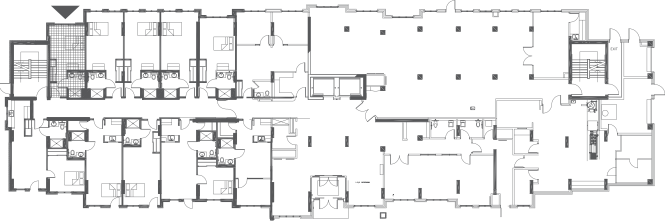

# Hummingbird

Studio | 320 sq.ft. | Unit 101

GROUND FLOOR

E. & O.E. Plans and specifications are approximate and are subject to change without notice.