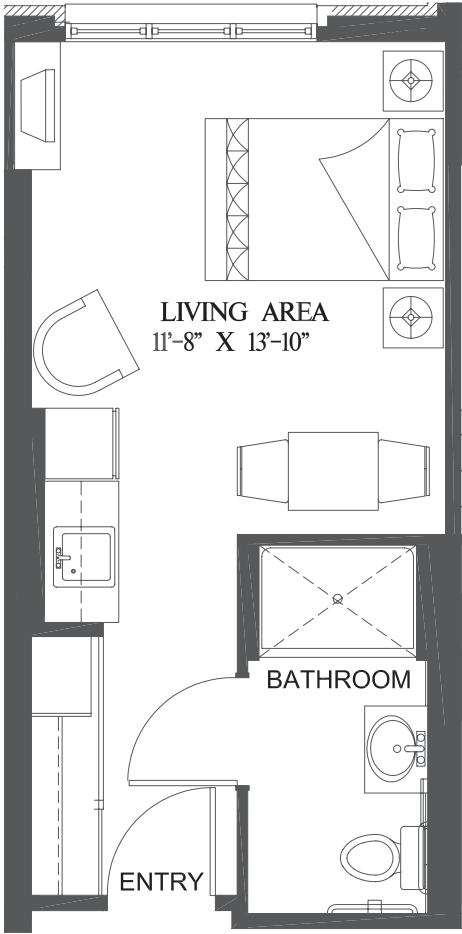

# Hummingbird

Studio | 320 sq.ft. | Unit 101

GROUND FLOOR

E. & O.E. Plans and specifications are approximate and are subject to change without notice.