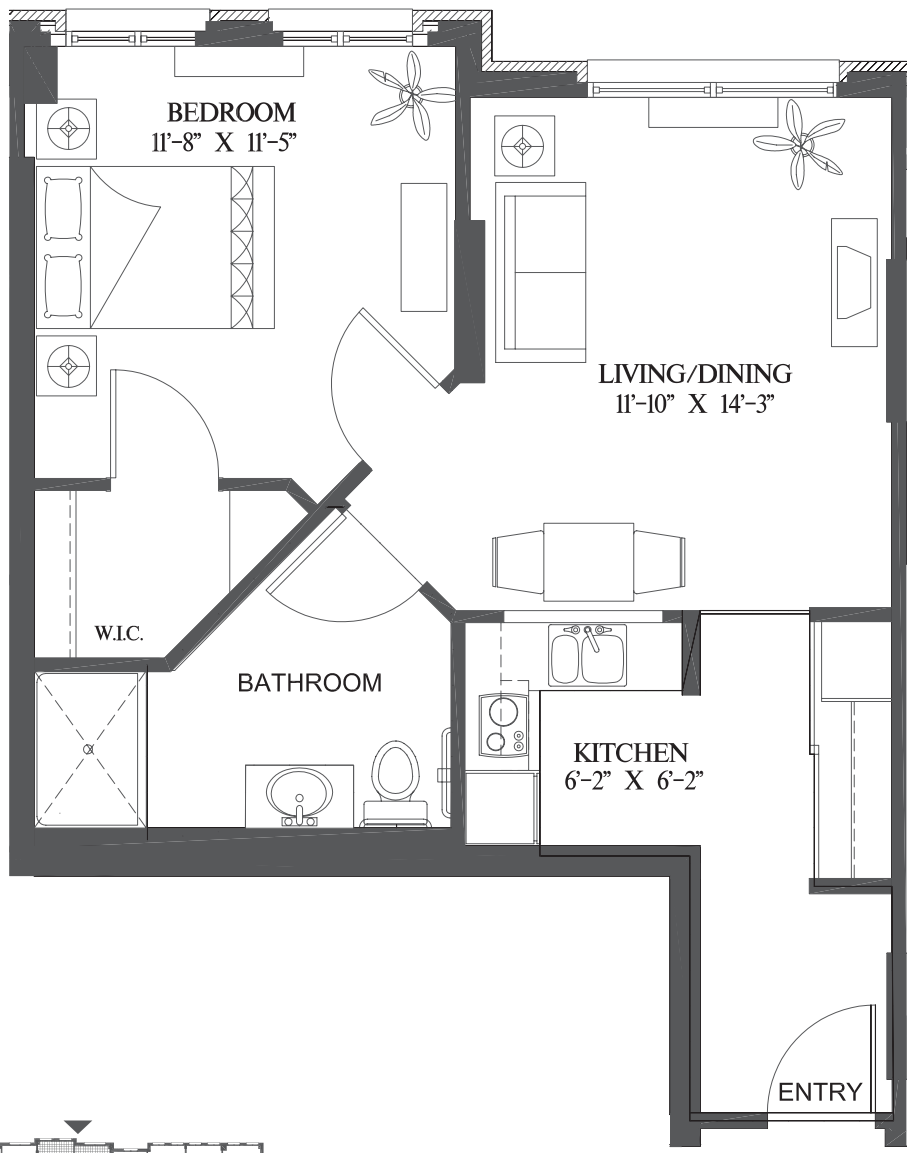

## Goldfinch

1 Bedroom | 610 sq.ft. | Units 313, 413, 513\*

3RD, 4TH & 5TH FLOOR

\* Cooktop on 5th floor only

E. & O.E. Plans and specifications are approximate and are subject to change without notice.