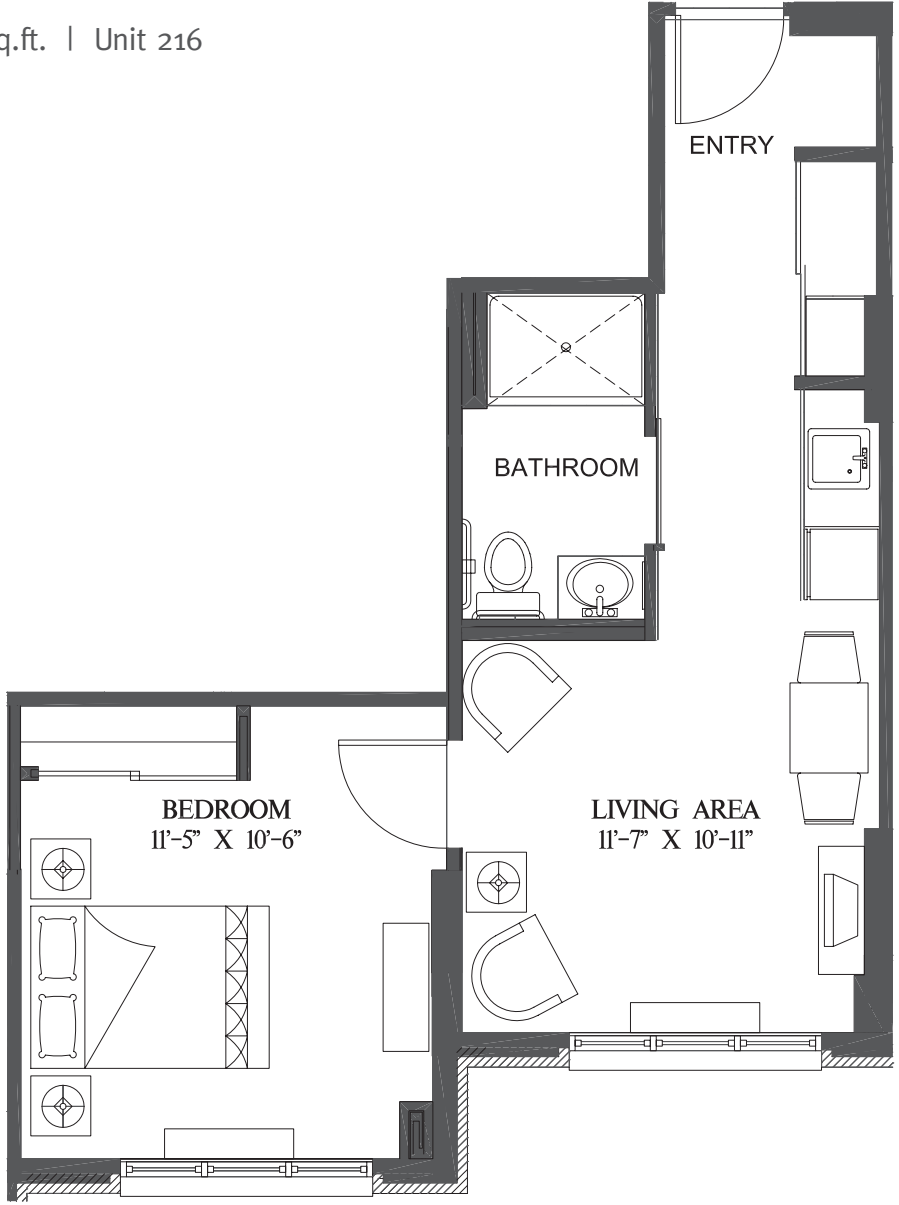

## Cardinal

1 Bedroom | 480 sq.ft. | Unit 216

SECOND FLOOR

E. & O.E. Plans and specifications are approximate and are subject to change without notice.