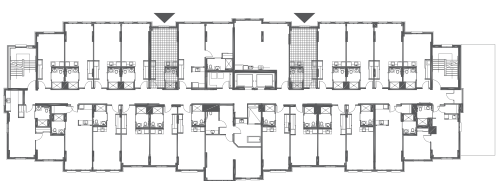

Bluebird

Studio | 340 sq.ft. | Units 208, 209, 210, 211, 218, 220, 309, 315, 409, 415, 509, 515

2ND FLOOR

TYPICAL FLOOR

E. & O.E. Plans and specifications are approximate and are subject to change without notice.