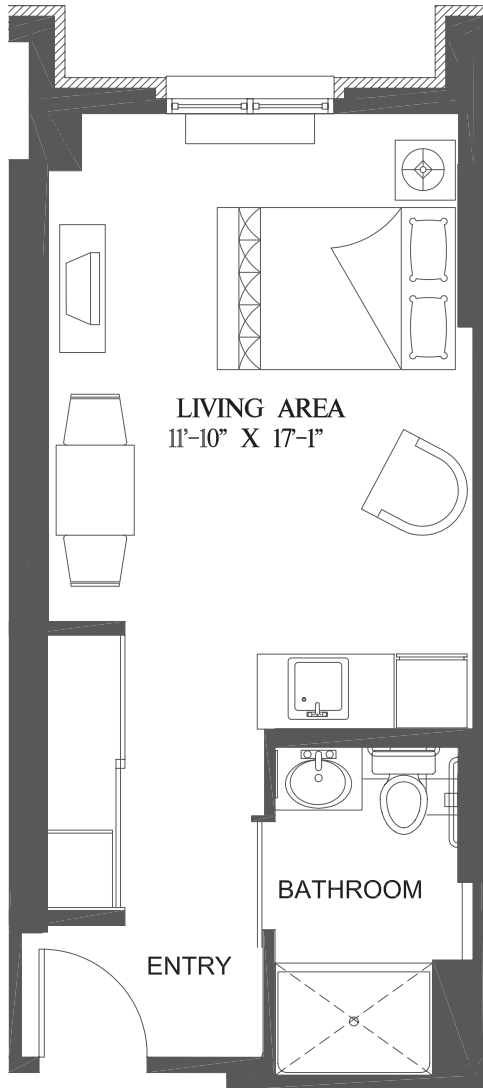

Bluebird

Studio | 340 sq.ft. | Units 208, 209, 210, 211, 218, 220, 309, 315, 409, 415, 509, 515

2ND FLOOR

TYPICAL FLOOR

E. & O.E. Plans and specifications are approximate and are subject to change without notice.