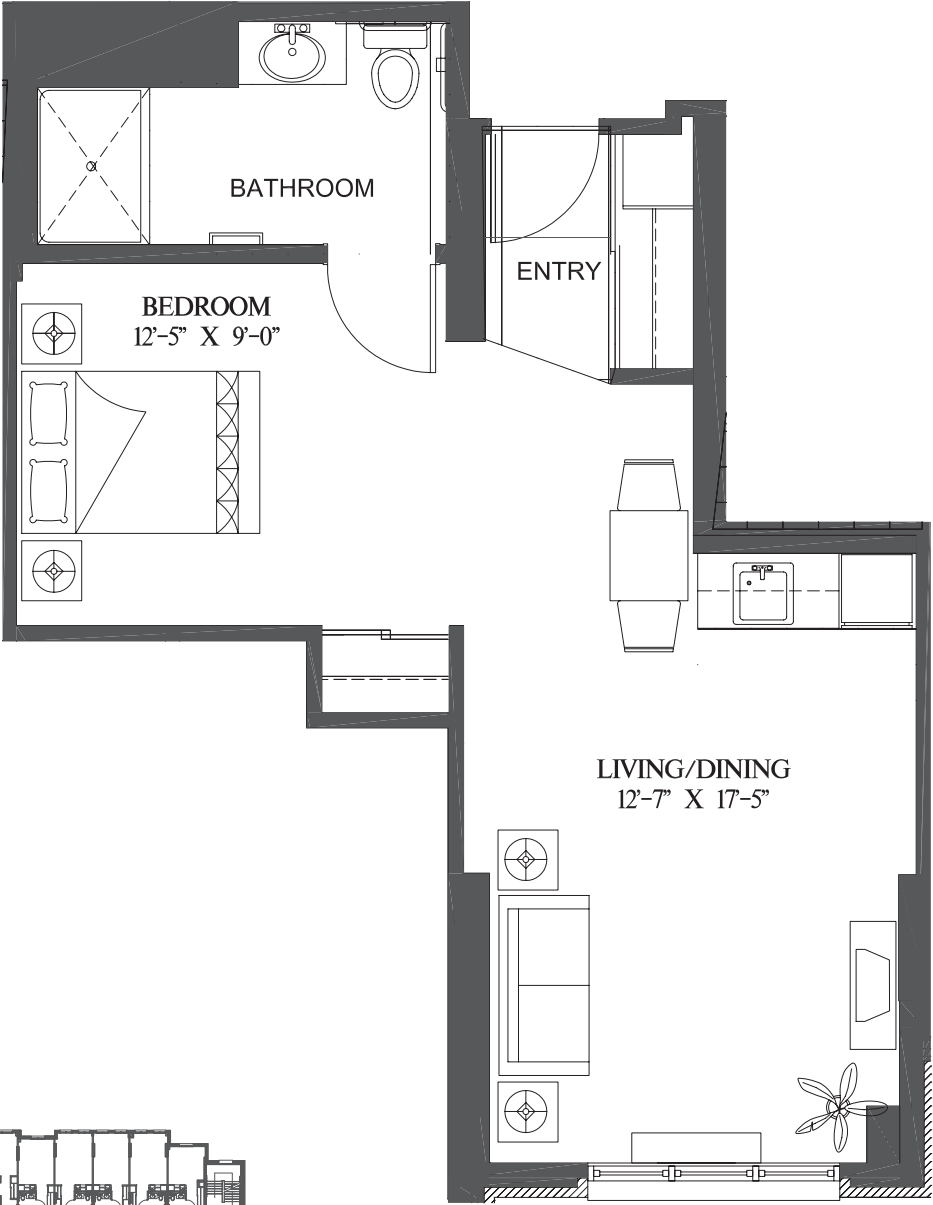

Blackbird

Alcove | 530 sq.ft. | Units 312, 412, 512, 612

3RD, 4TH, 5TH & 6TH FLOOR

E. & O.E. Plans and specifications are approximate and are subject to change without notice.