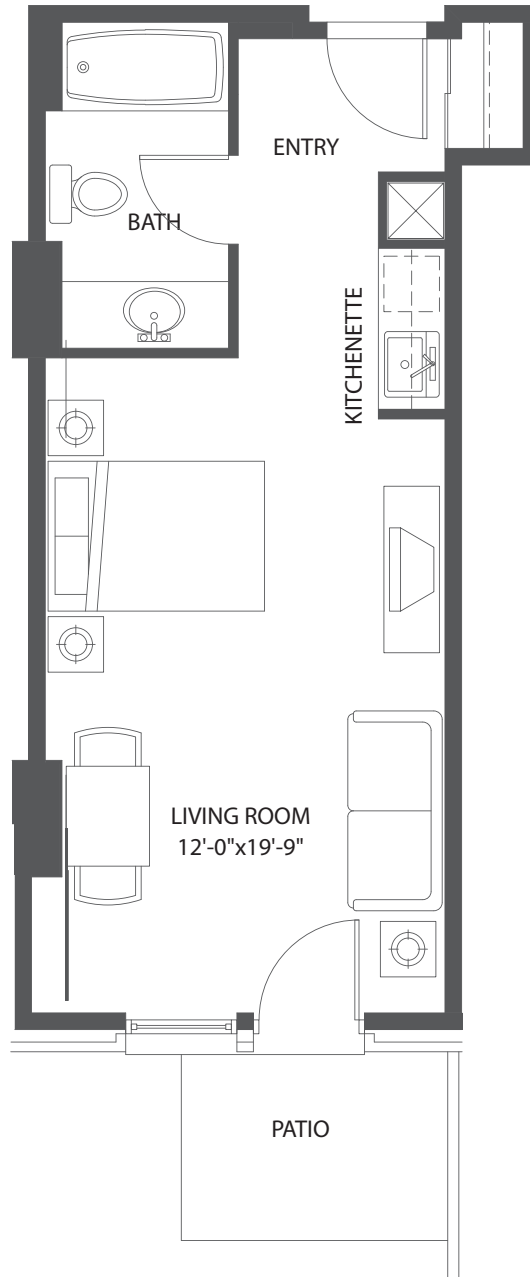

Unit SD

Studio | 415 sq.ft.

E. & O.E. Plans and specifications are approximate and are subject to change without notice.