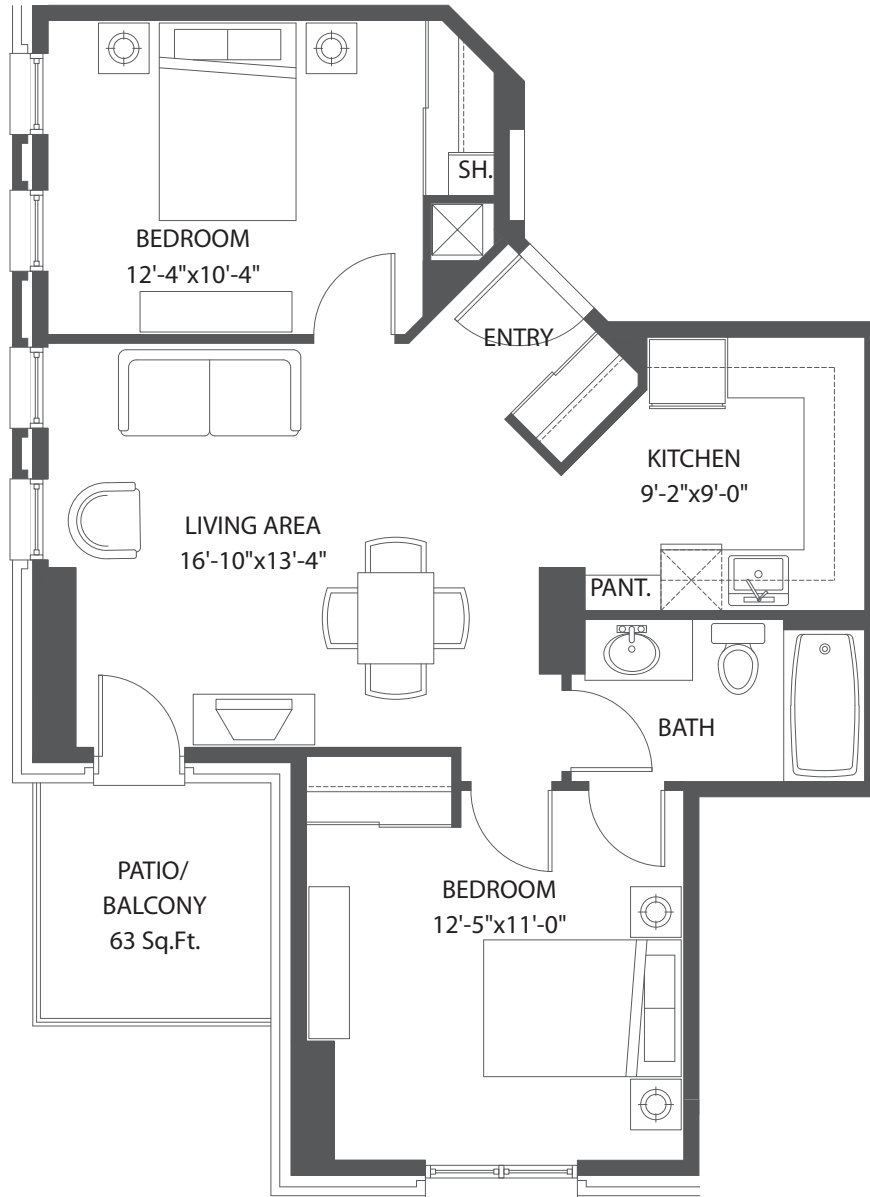

Unit 2E

2 Bedrooms | 790 sq.ft.

FIRST TO SIXTH FLOOR

E. & O.E. Plans and specifications are approximate and are subject to change without notice.

ALAYIDA LIFESTYLES

alavidalifestyles.com