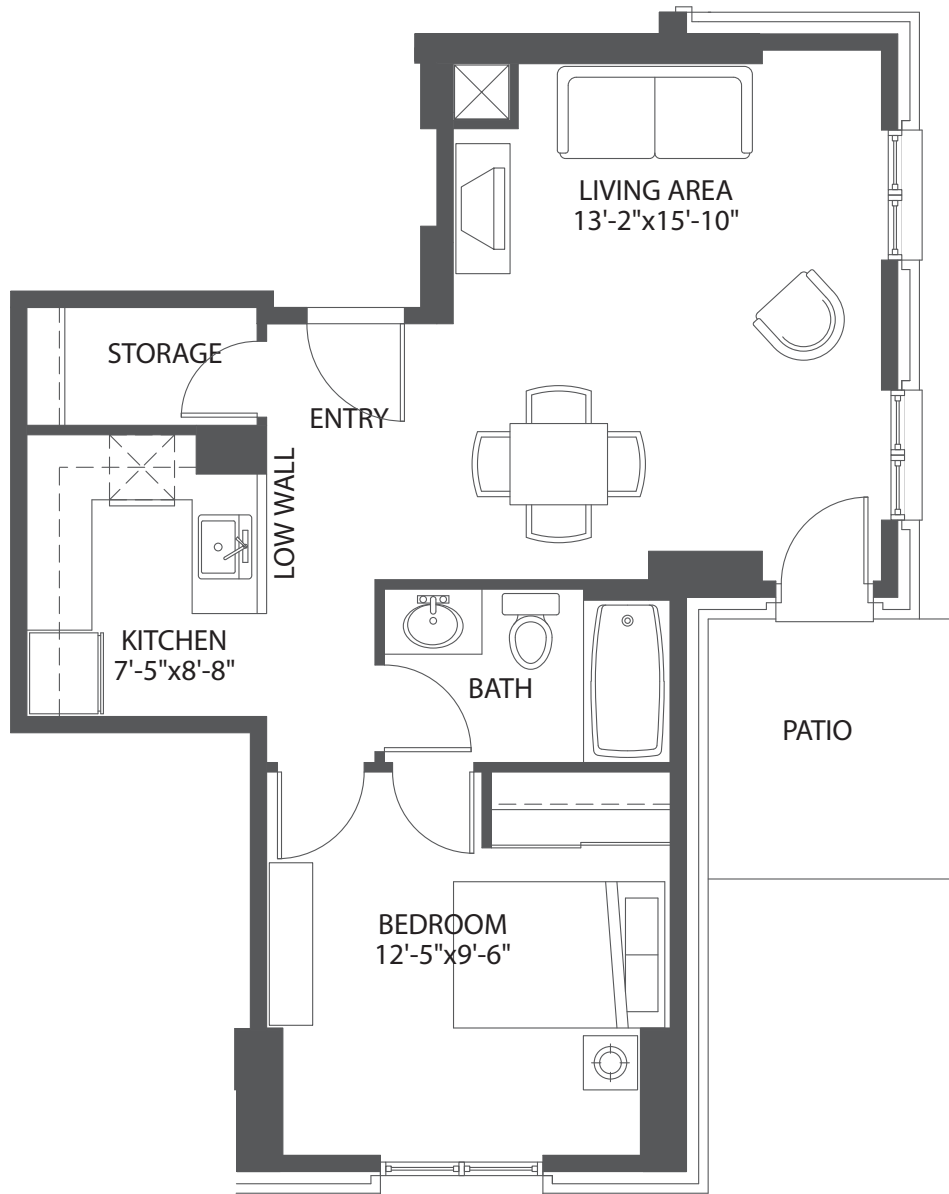

Unit 1U

1 Bedroom | 661 sq.ft.

E. & O.E. Plans and specifications are approximate and are subject to change without notice.