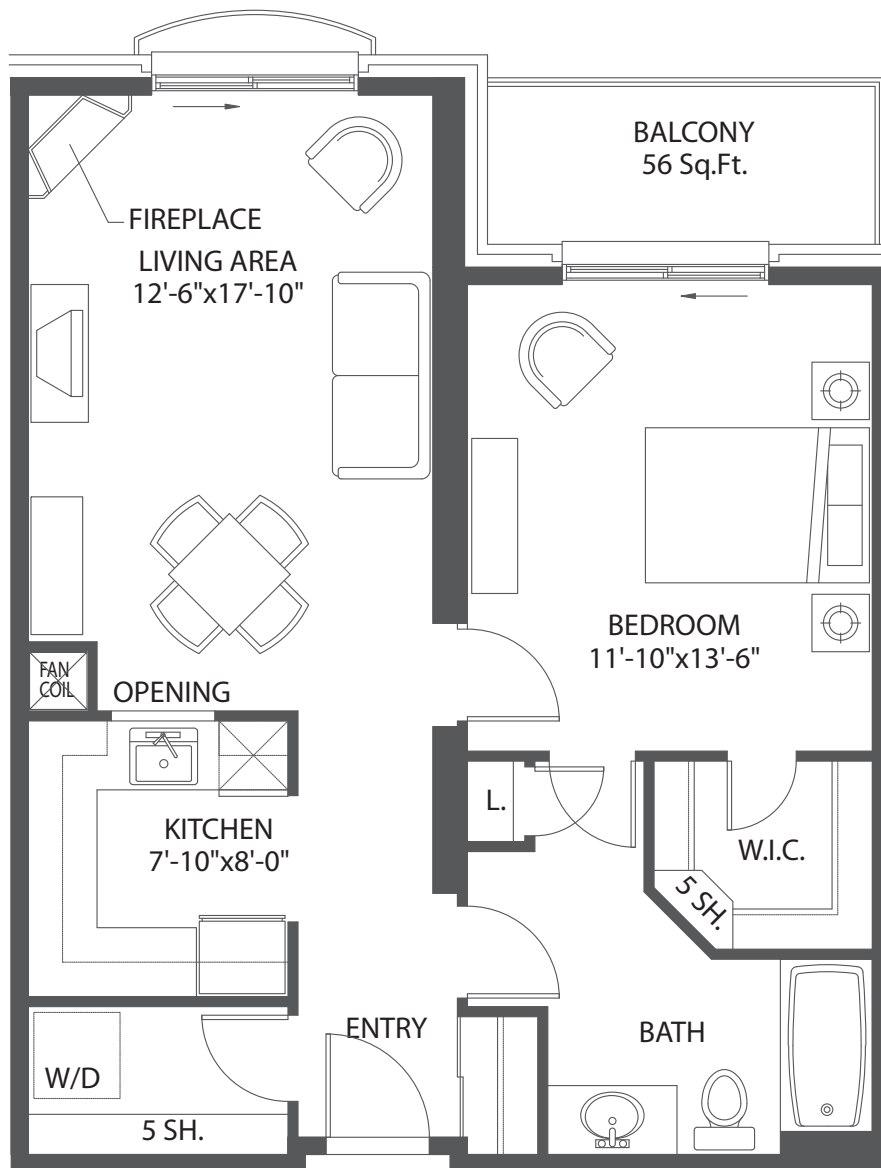

Unit 1P

1 Bedroom | 745 sq.ft.

SIXTH FLOOR

E. & O.E. Plans and specifications are approximate and are subject to change without notice.