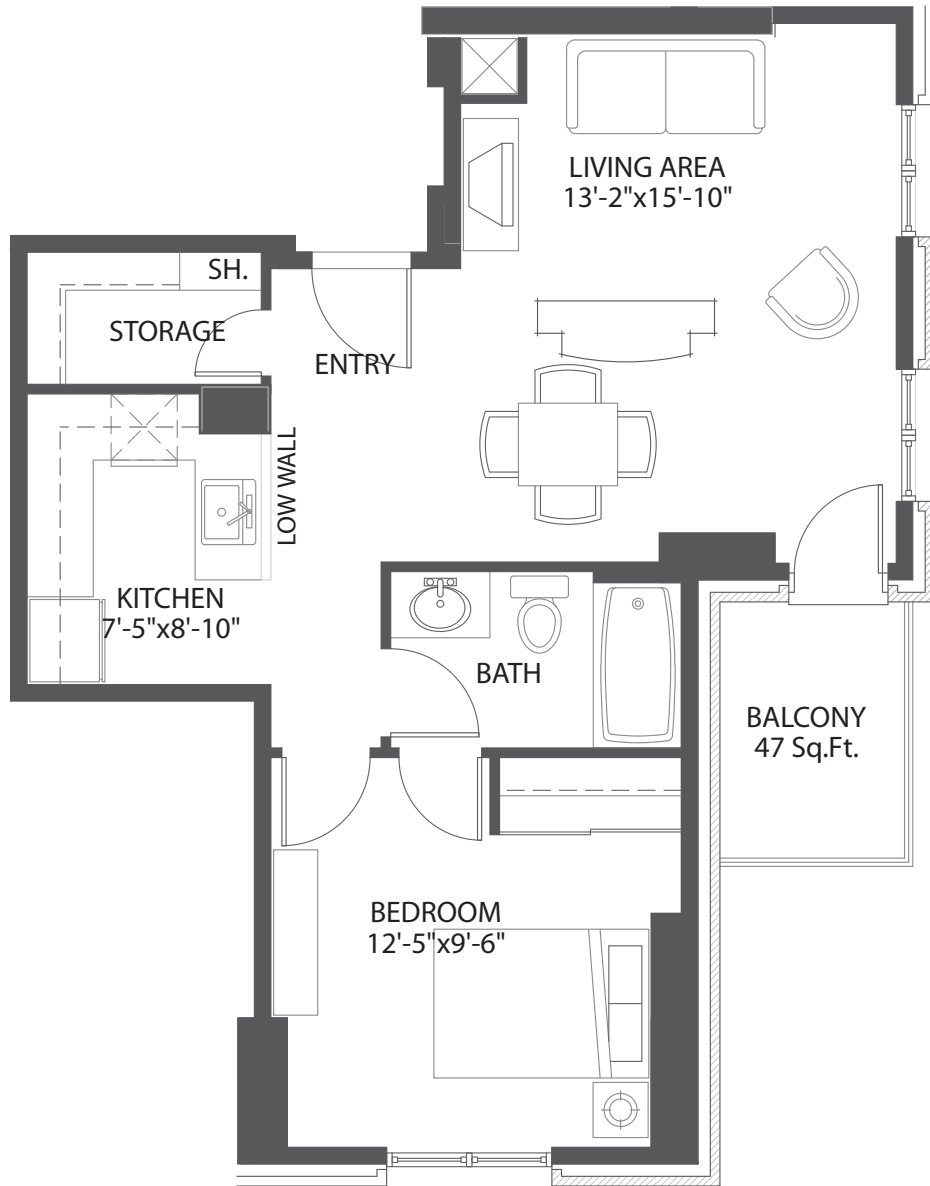

Unit 1M

1 Bedroom | 670 sq.ft.

E. & O.E. Plans and specifications are approximate and are subject to change without notice.

ALAYIDA

LIFESTYLES

alavidalifestyles.com