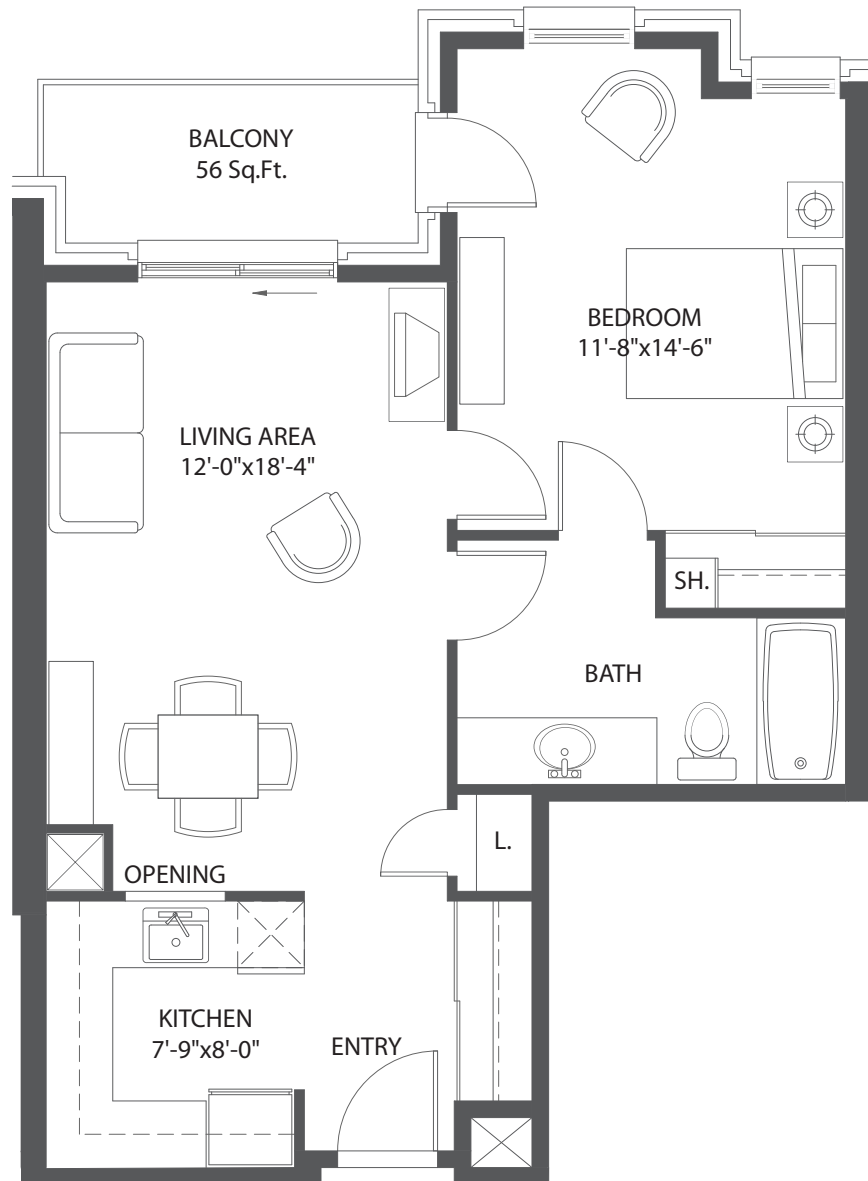

Unit 1D

1 Bedroom | 675 sq.ft.

TYPICAL FLOOR

E. & O.E. Plans and specifications are approximate and are subject to change without notice.

ALAYIDA

LIFESTYLES

alavidalifestyles.com