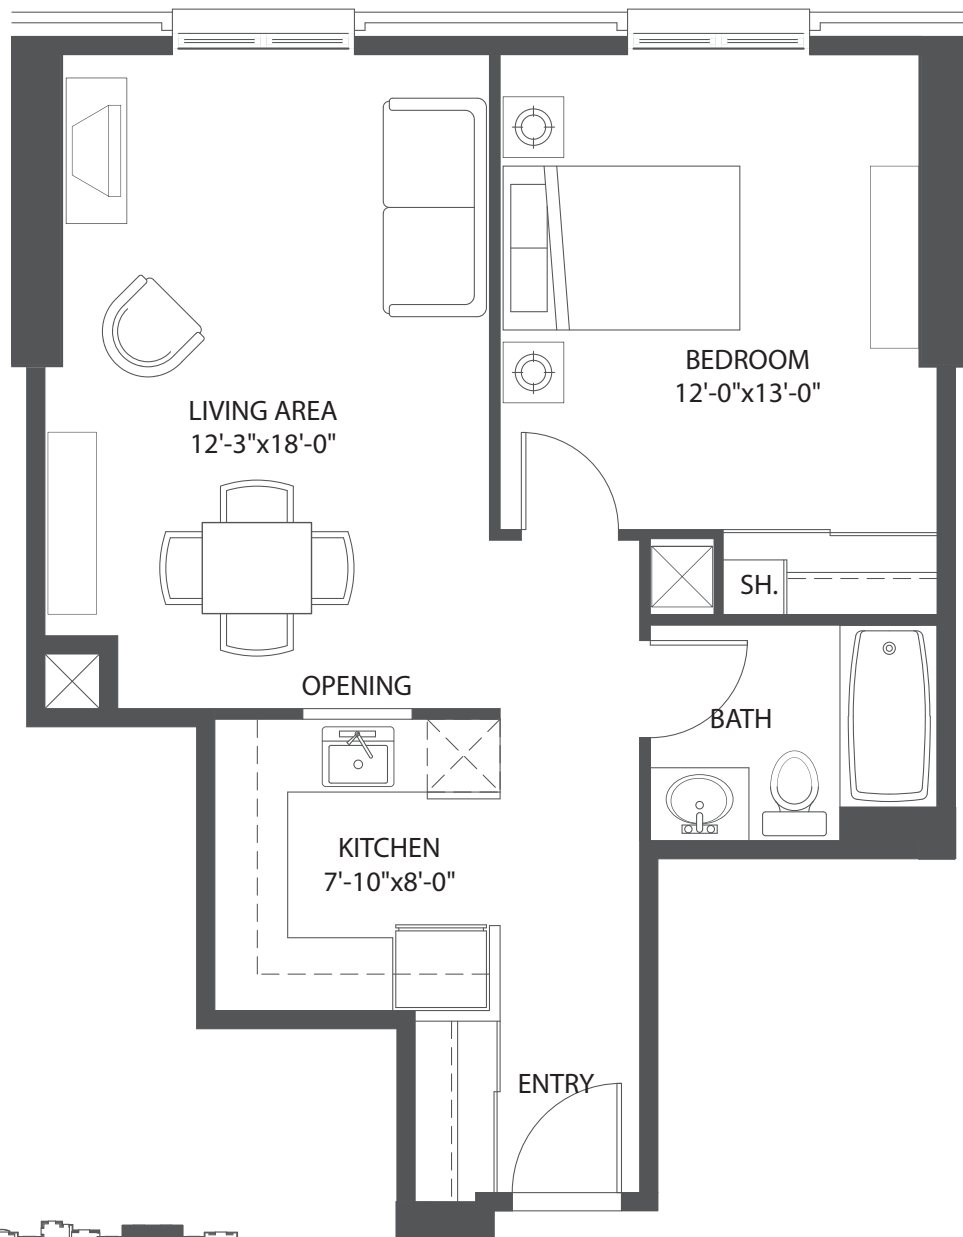

Unit 1B

1 Bedroom | 665 sq.ft.

TYPICAL FLOOR

E. & O.E. Plans and specifications are approximate and are subject to change without notice.