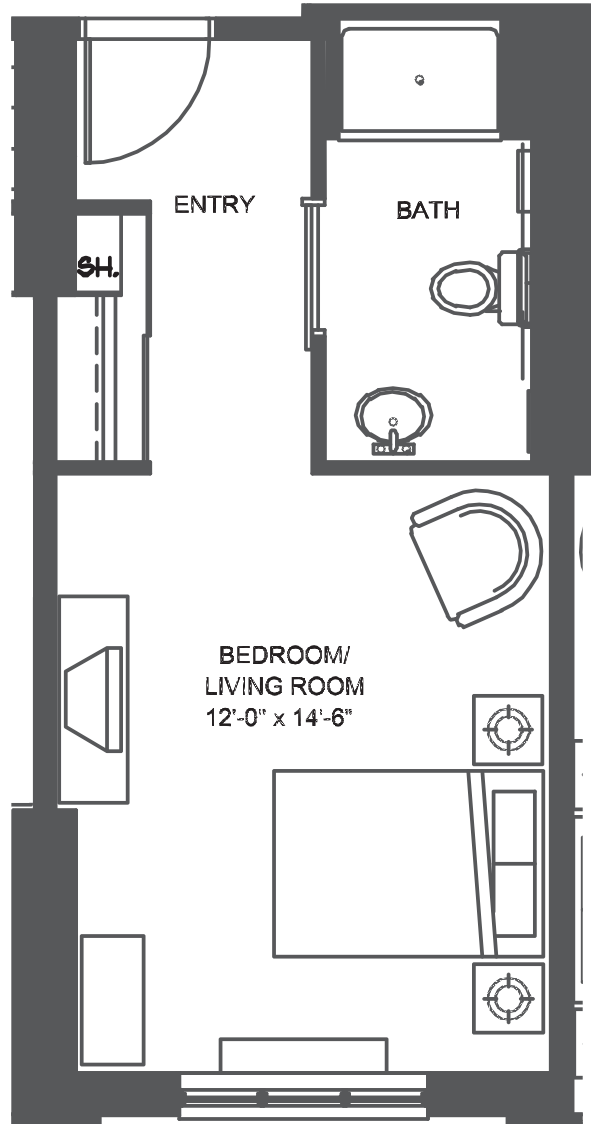

Unit SB

Studio | 340 sq.ft. | Units 210, 211, 222

E. & O.E. Plans and specifications are approximate and are subject to change without notice.