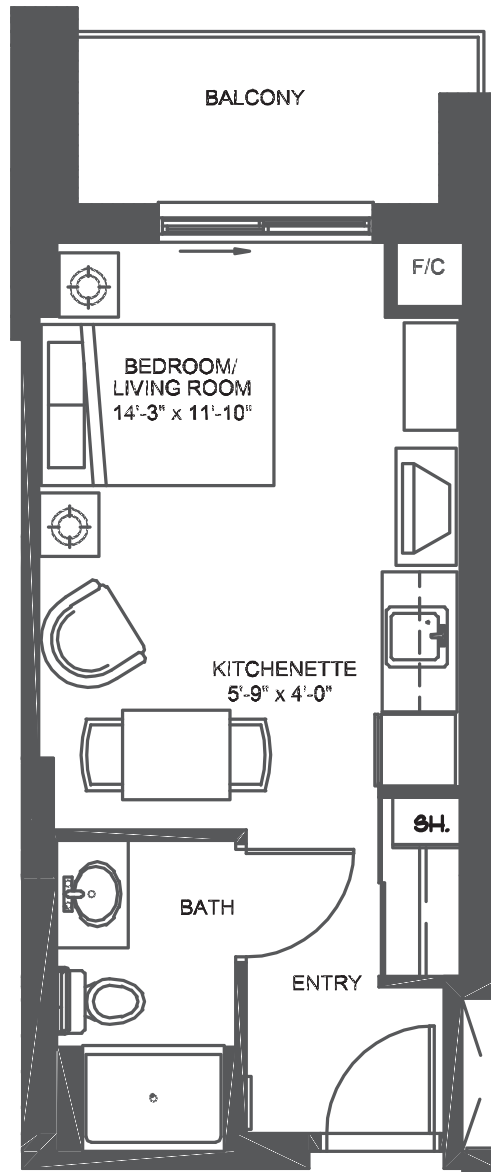

## Unit SA

Studio | 335 sq.ft. | Units 403, 406

E. & O.E. Plans and specifications are approximate and are subject to change without notice.