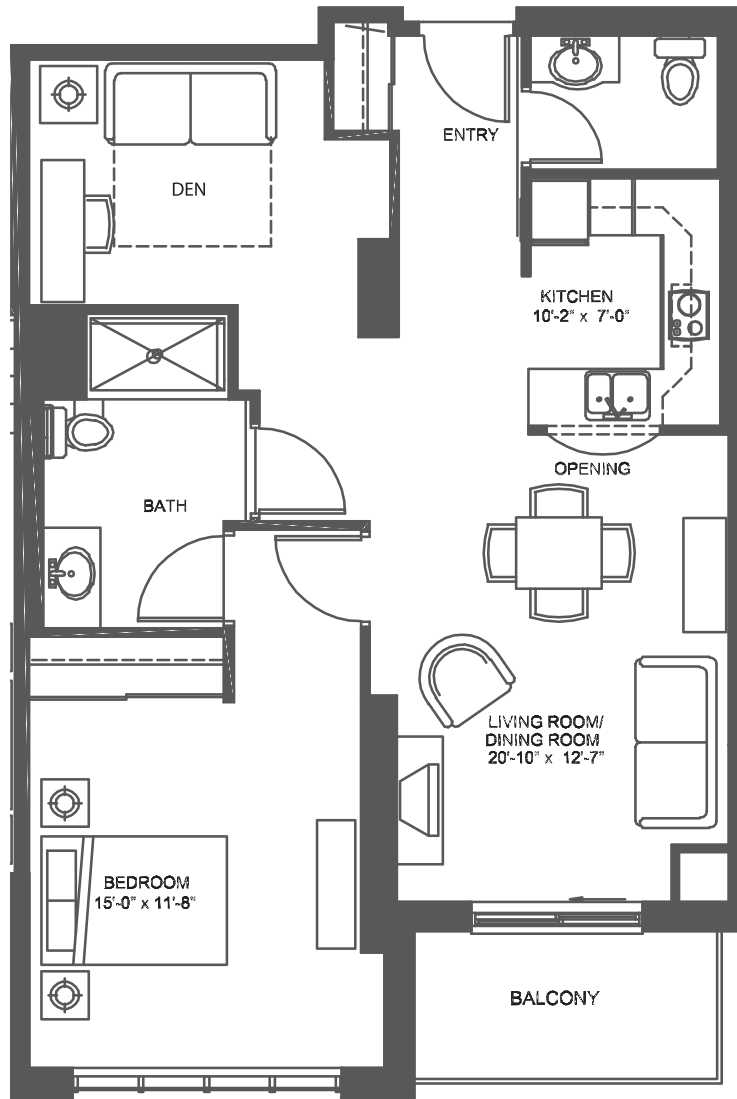

Unit 1R

1 Bedroom | 832 sq.ft. | Units 414, 512, 612

E. & O.E. Plans and specifications are approximate and are subject to change without notice.