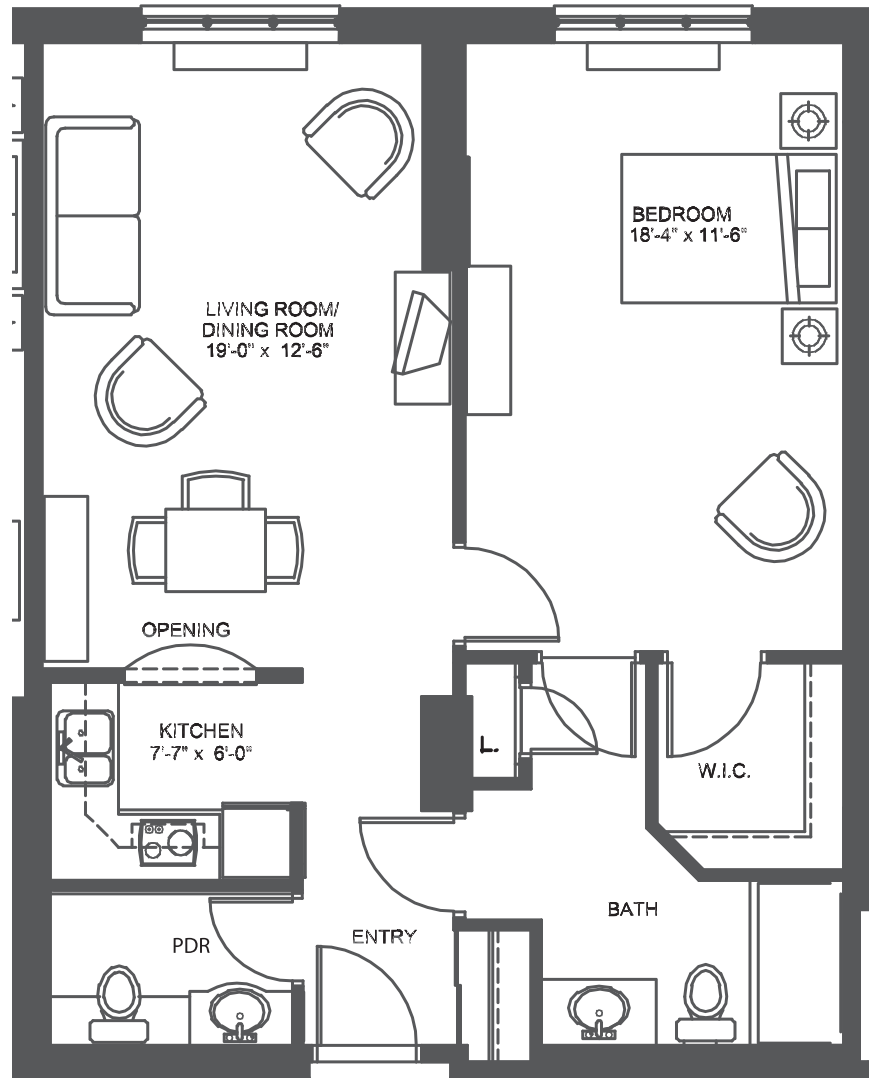

Unit 1P

1 Bedroom | 810 sq.ft. | Units 103, 104

E. & O.E. Plans and specifications are approximate and are subject to change without notice.