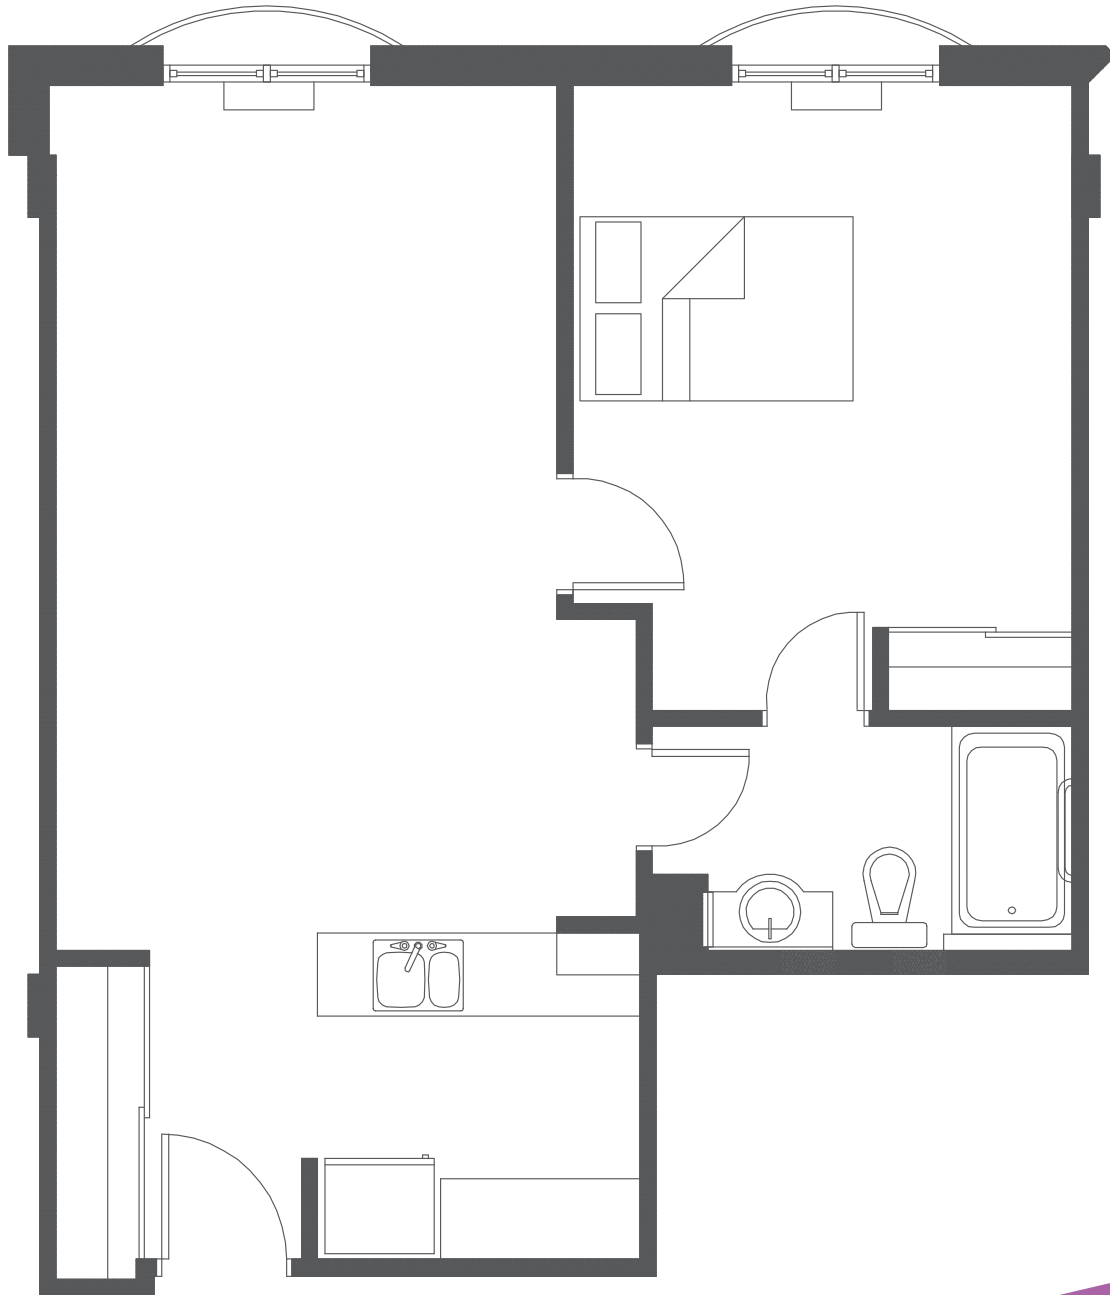

# Spencer

1 Bedroom | 668 sq.ft. | Suite K

E. & O.E. Plans and specifications are approximate and are subject to change without notice.