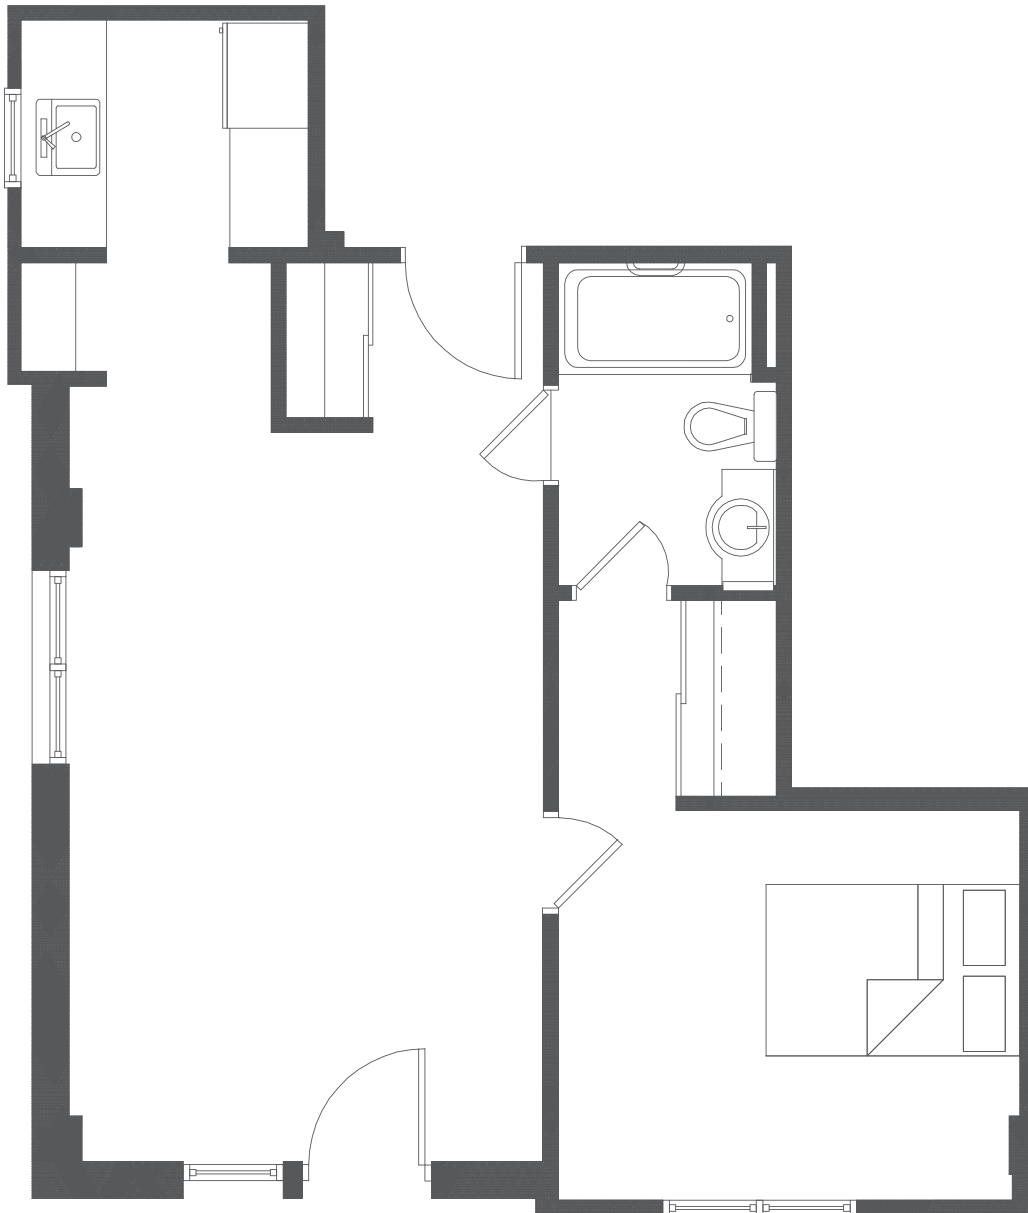

## *Seneca*

1 Bedroom | 605 sq.ft. | Suite F

E. & O.E. Plans and specifications are approximate and are subject to change without notice.

**ALAYIDA**  
LIFESTYLES

[alavidalifestyles.com](http://alavidalifestyles.com)