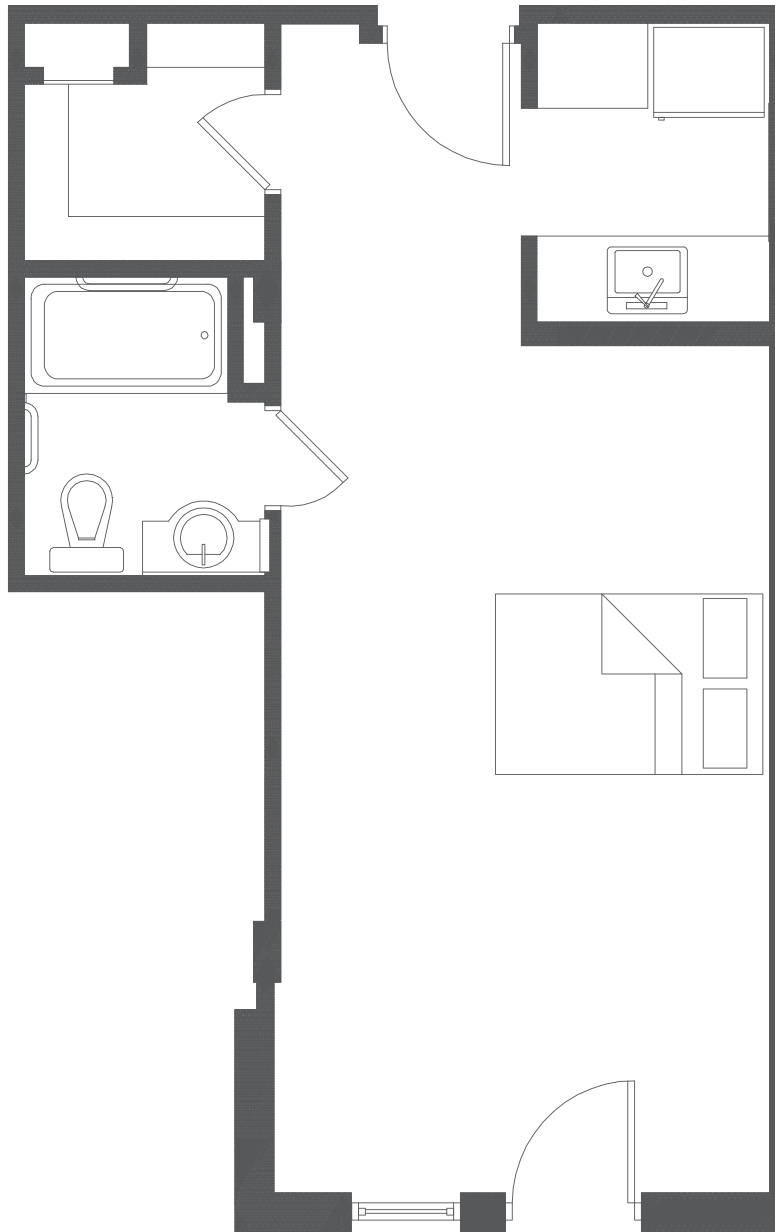

Massena

Studio | 465 sq.ft. | Suite G

E. & O.E. Plans and specifications are approximate and are subject to change without notice.