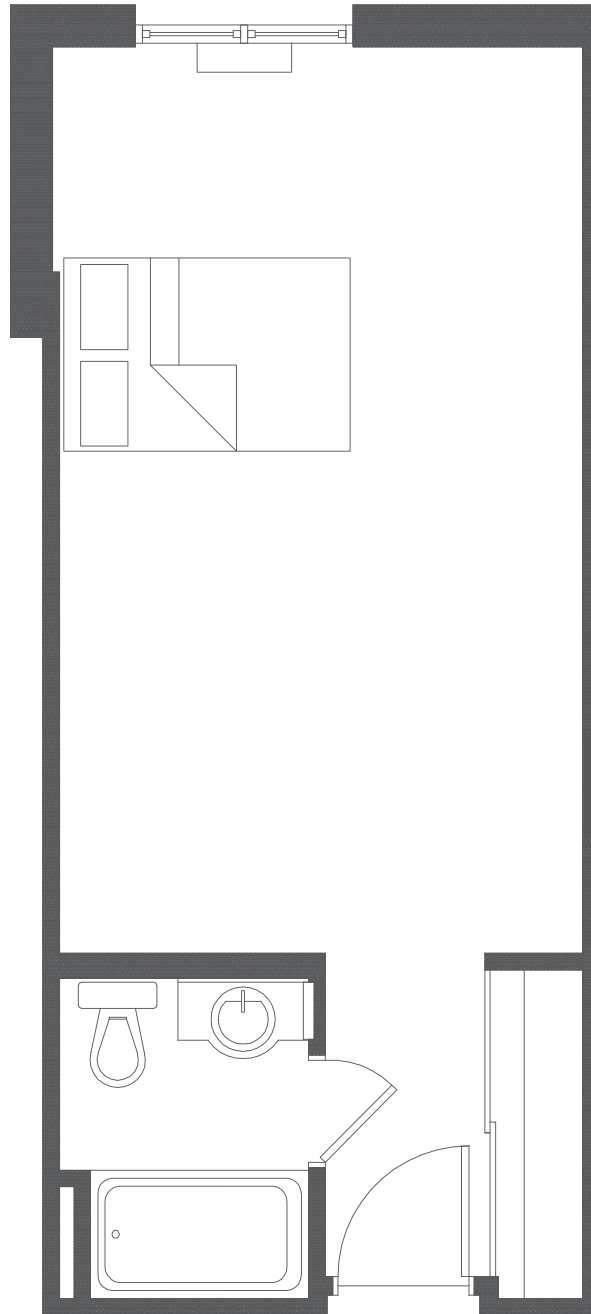

# *Lincoln*

Studio | 375 sq.ft. | Suite B

E. & O.E. Plans and specifications are approximate and are subject to change without notice.