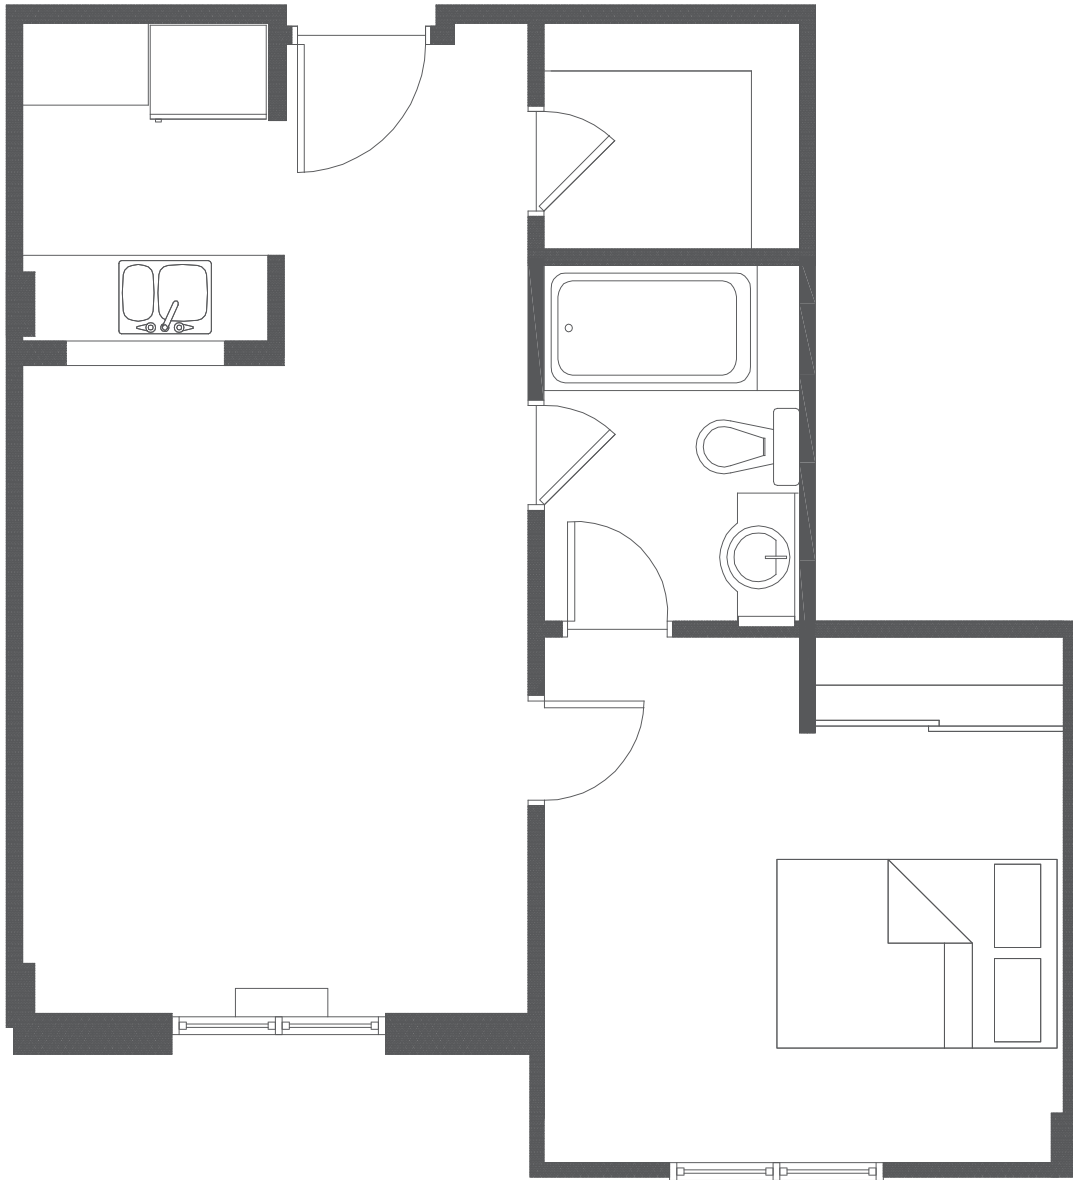

Hartford

1 Bedroom | 558 sq.ft. | Suite H

E. & O.E. Plans and specifications are approximate and are subject to change without notice.