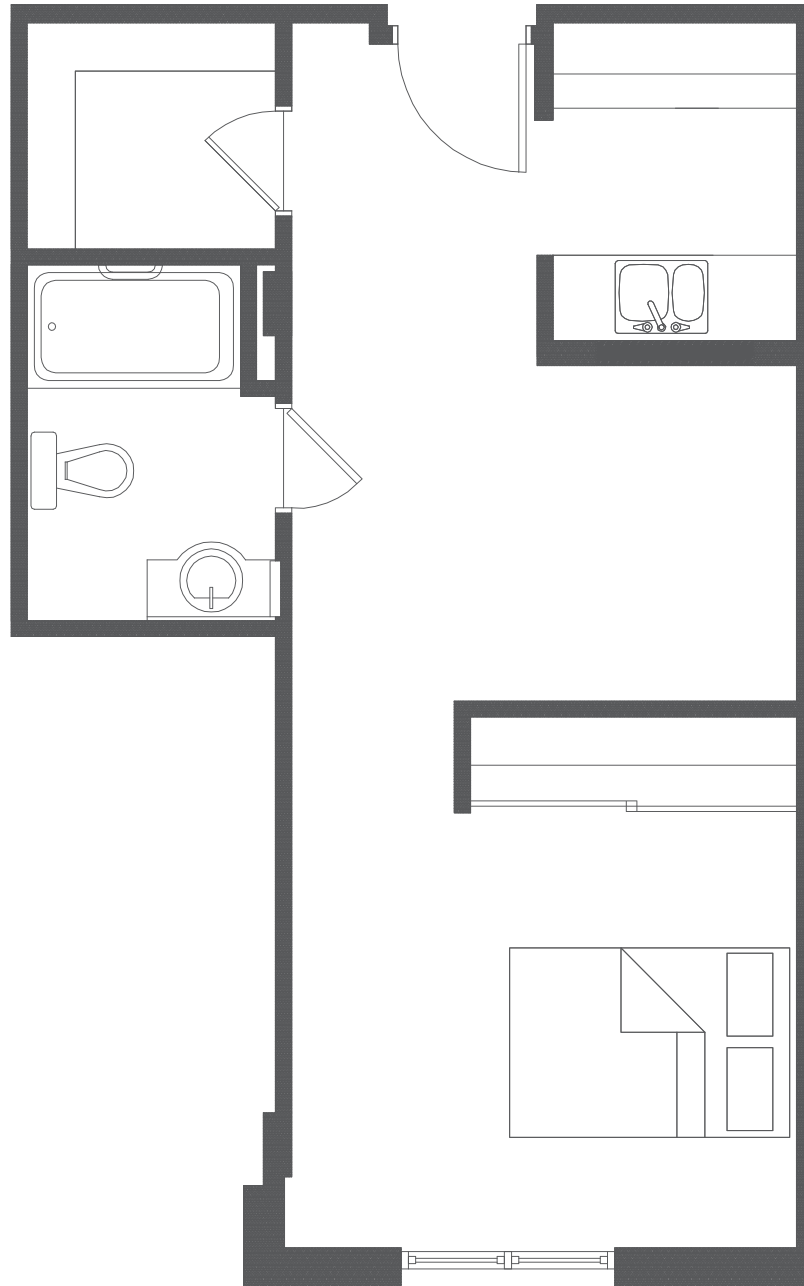

Hampton

Alcove | 466 sq.ft. | Suite J

E. & O.E. Plans and specifications are approximate and are subject to change without notice.