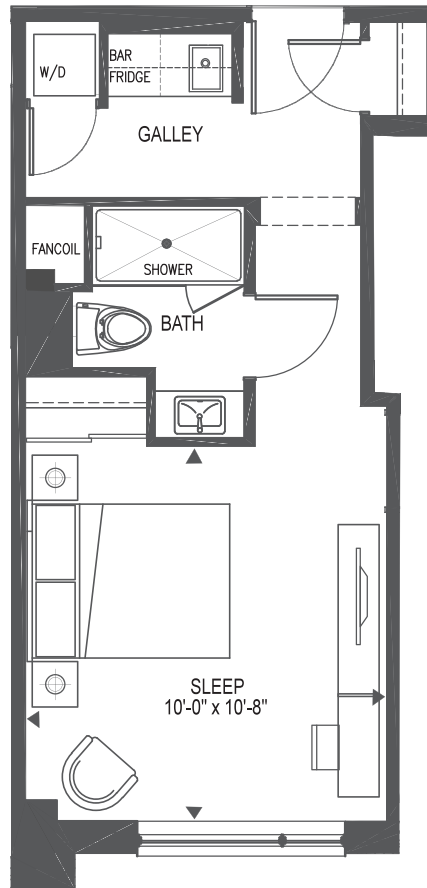

Unit D3

Studio | 334 sq.ft. | North Facing Units 207, 307, 407, 507, 607, 707, 807 | South Facing Units 208, 308, 408, 508, 608, 708, 808

E. & O.E. Plans and specifications are approximate and are subject to change without notice.