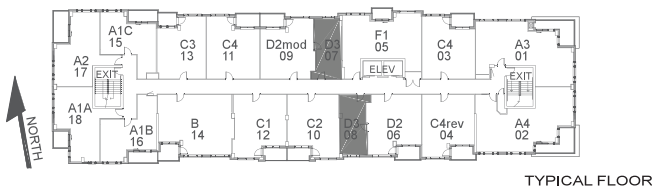

Unit D3

Studio | 334 sq.ft. | North Facing Units 207, 307, 407, 507, 607, 707, 807 | South Facing Units 208, 308, 408, 508, 608, 708, 808

E. & O.E. Plans and specifications are approximate and are subject to change without notice.