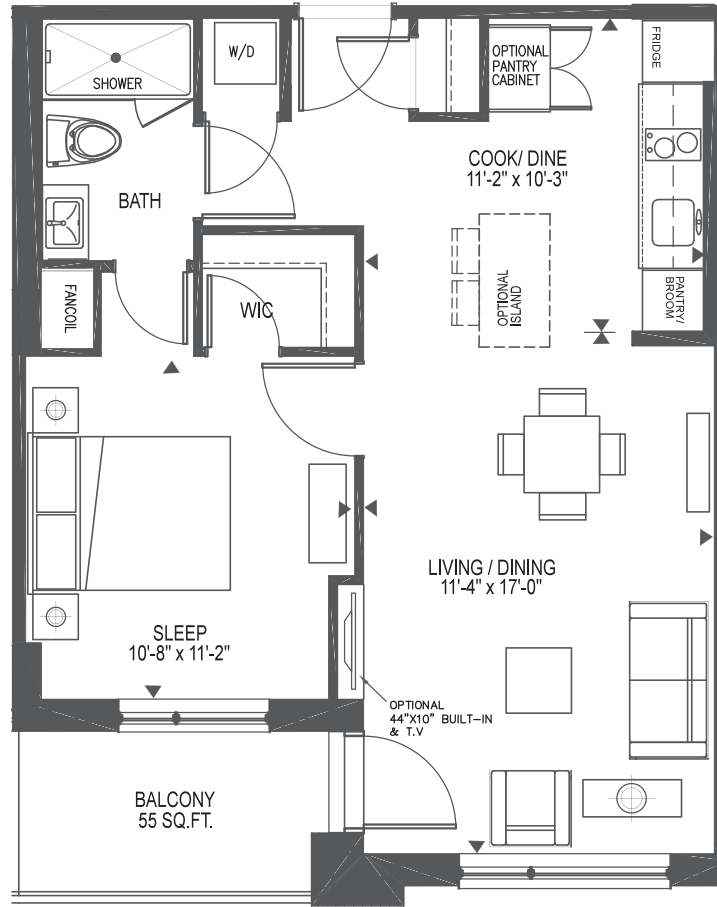

Unit C2

1 Bedroom | 607 sq.ft.* | Units 210, 310, 410, 510, 610, 710, 810

*Does not include balcony.

E. & O.E. Plans and specifications are approximate and are subject to change without notice.