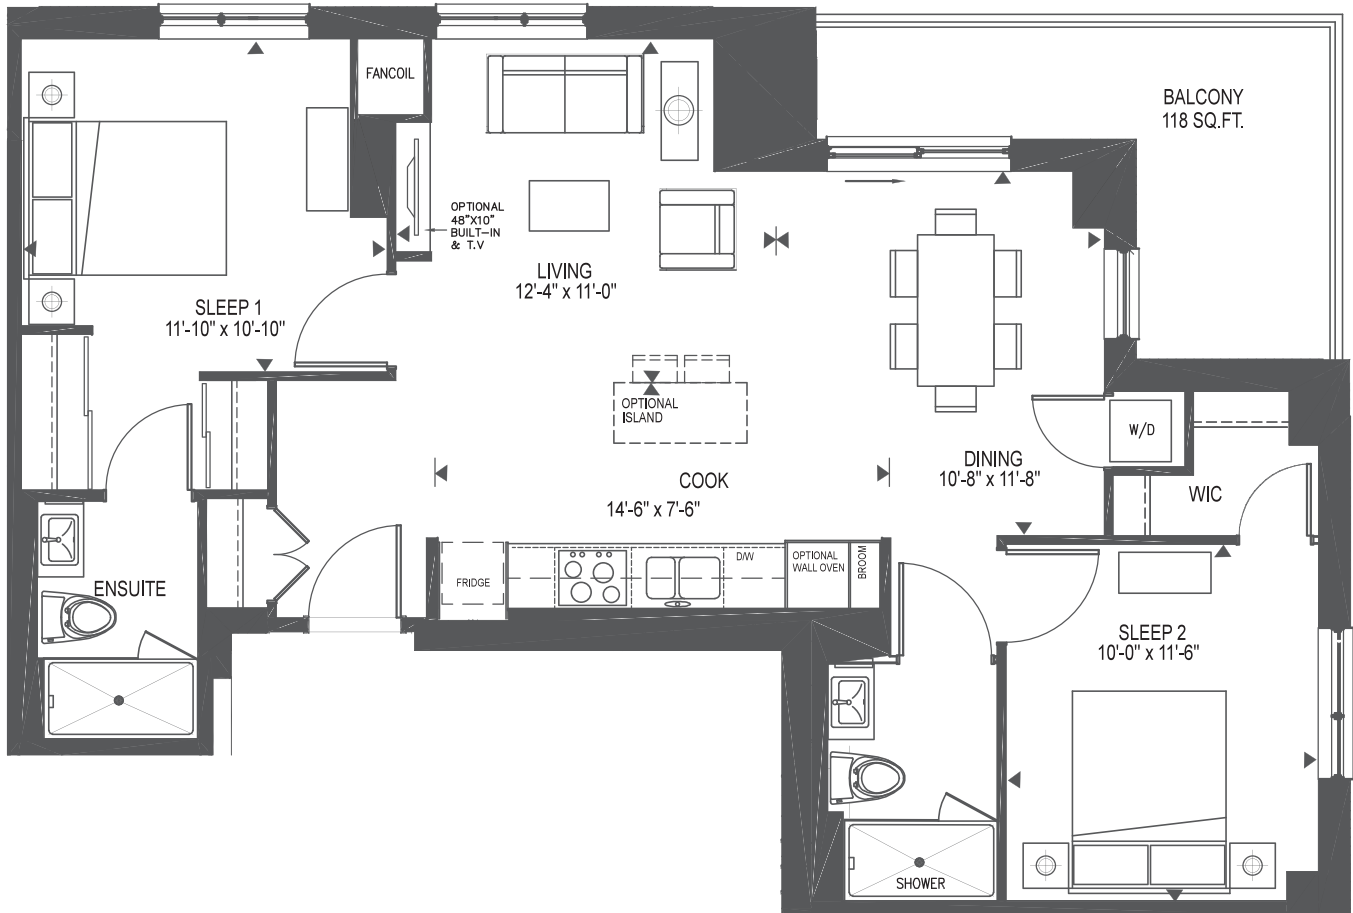

Unit A3

2 Bedrooms | 924 sq.ft.* | Units 201, 301, 401, 501, 601, 701, 801

*Does not include balcony.

E. & O.E. Plans and specifications are approximate and are subject to change without notice.