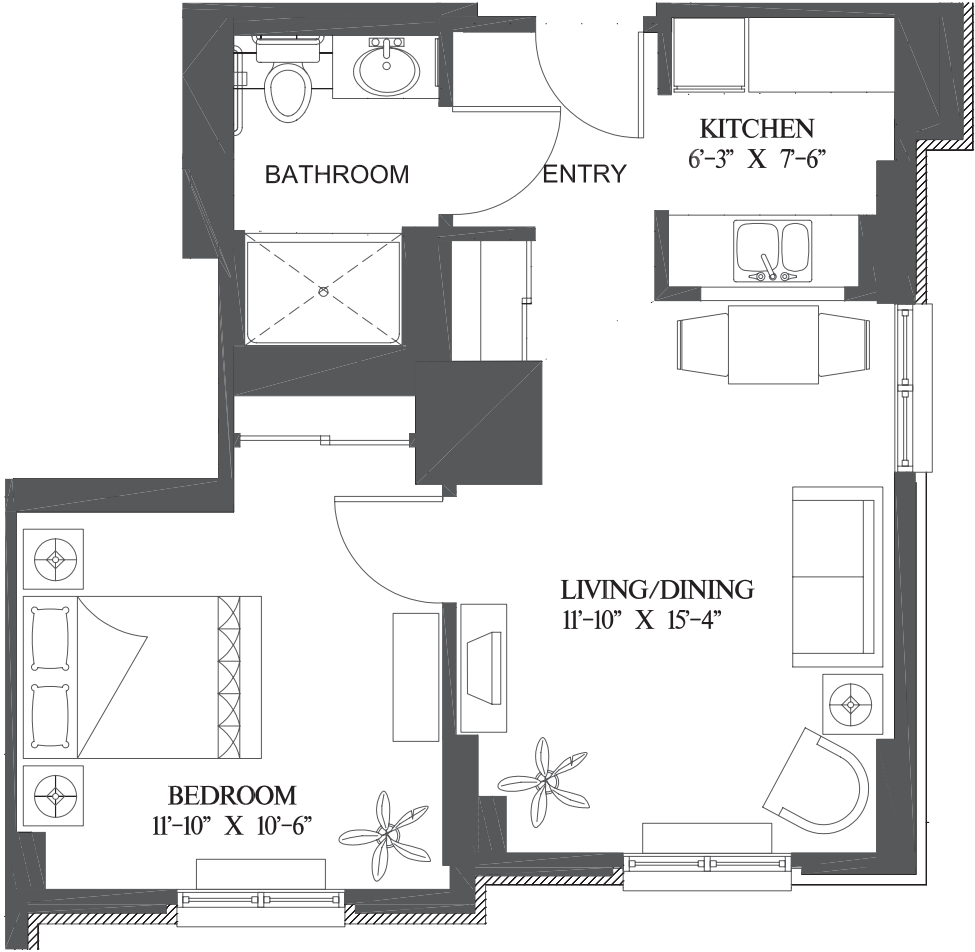

Sandpiper

1 Bedroom | 555 sq.ft. | Units 226, 322, 422, 522, 622

2ND, 3RD, 4TH, 5TH & 6TH FLOOR

E. & O.E. Plans and specifications are approximate and are subject to change without notice.