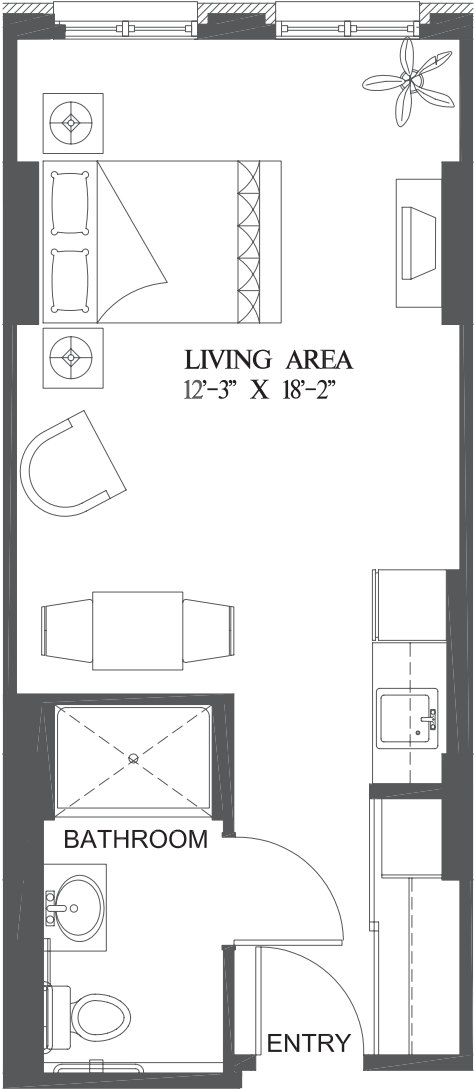

# Meadowlark

Studio | 375 sq.ft. | Units 103, 105, 106, 107

GROUND FLOOR

E. & O.E. Plans and specifications are approximate and are subject to change without notice.