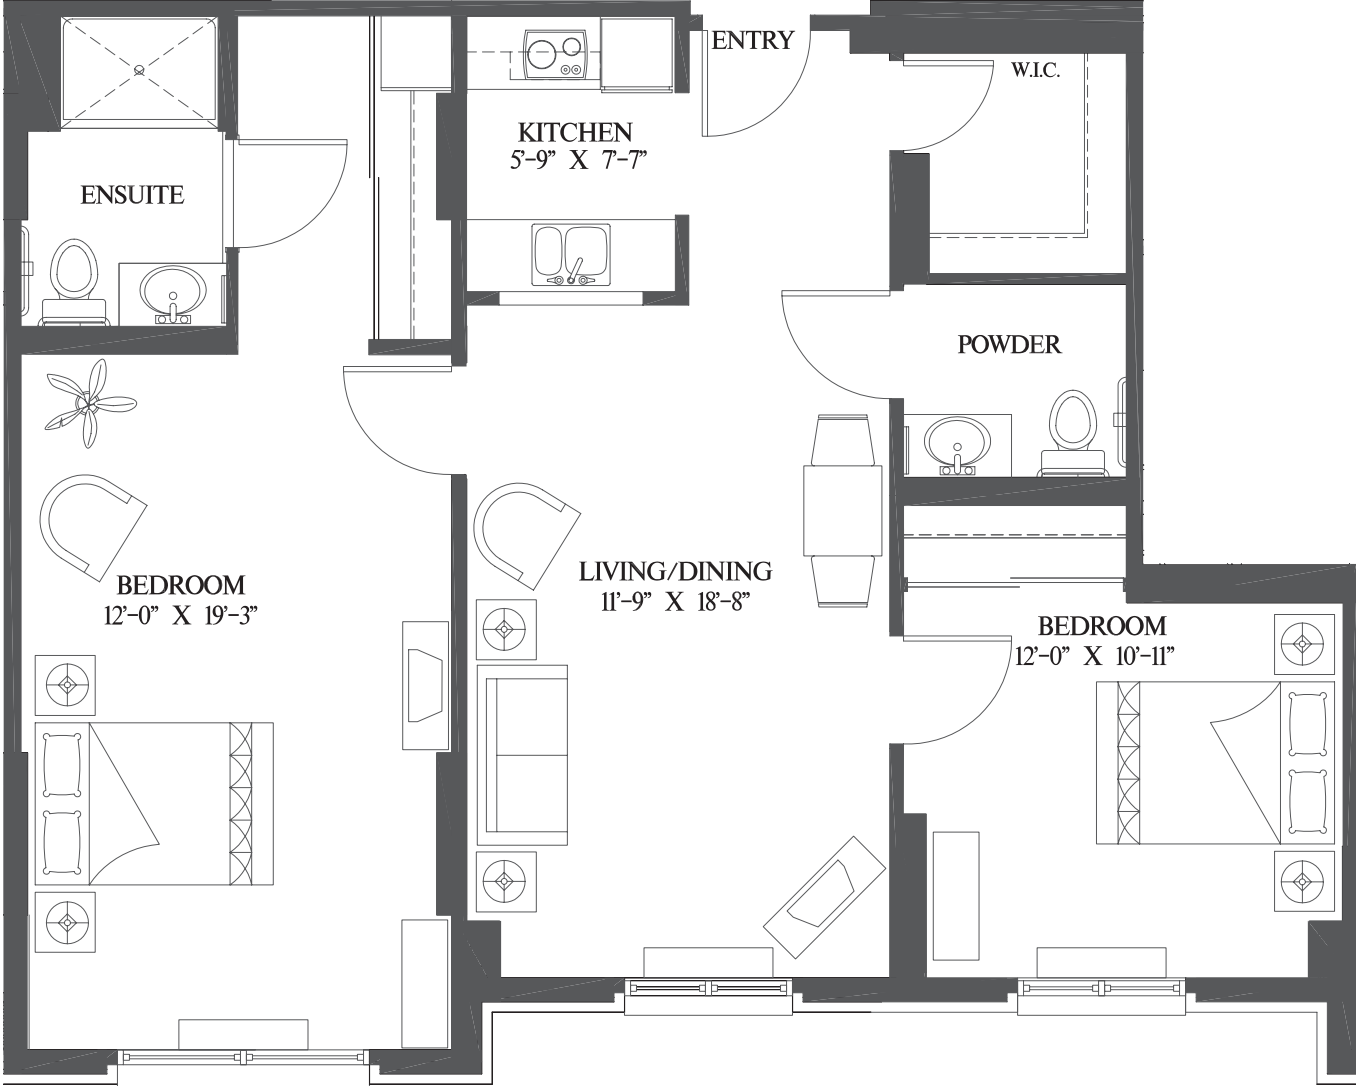

Heron

2 Bedrooms | 965 sq.ft. | Unit 608

E. & O.E. Plans and specifications are approximate and are subject to change without notice.