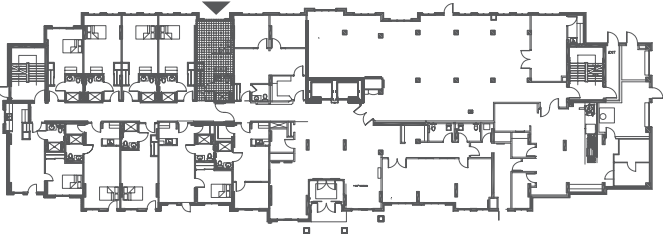

Bluebird

Studio | 340 sq.ft. | Unit 109

GROUND FLOOR

E. & O.E. Plans and specifications are approximate and are subject to change without notice.