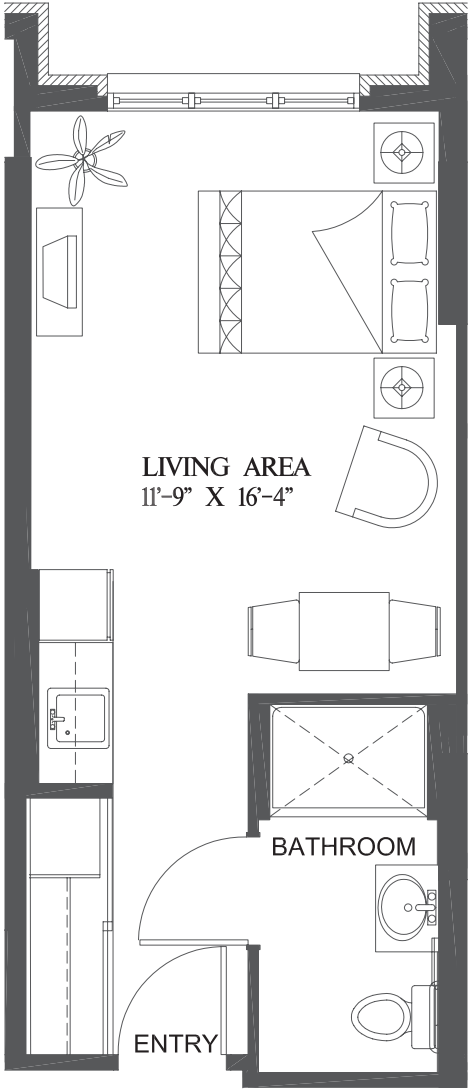

Bluebird

Studio | 340 sq.ft. | Unit 109

GROUND FLOOR

E. & O.E. Plans and specifications are approximate and are subject to change without notice.