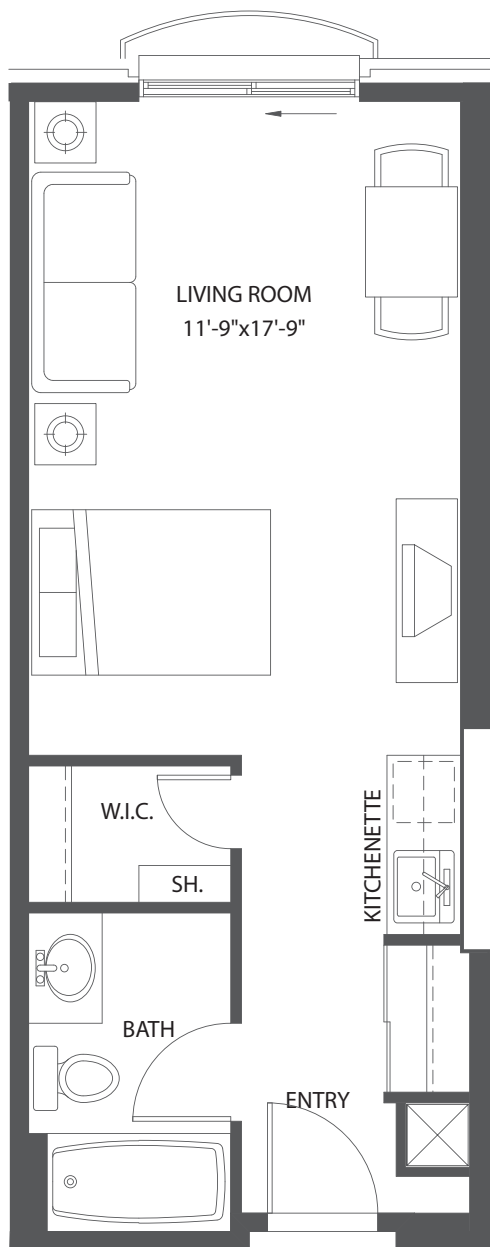

Unit SB

Studio | 409 sq.ft.

TYPICAL FLOOR

E. & O.E. Plans and specifications are approximate and are subject to change without notice.