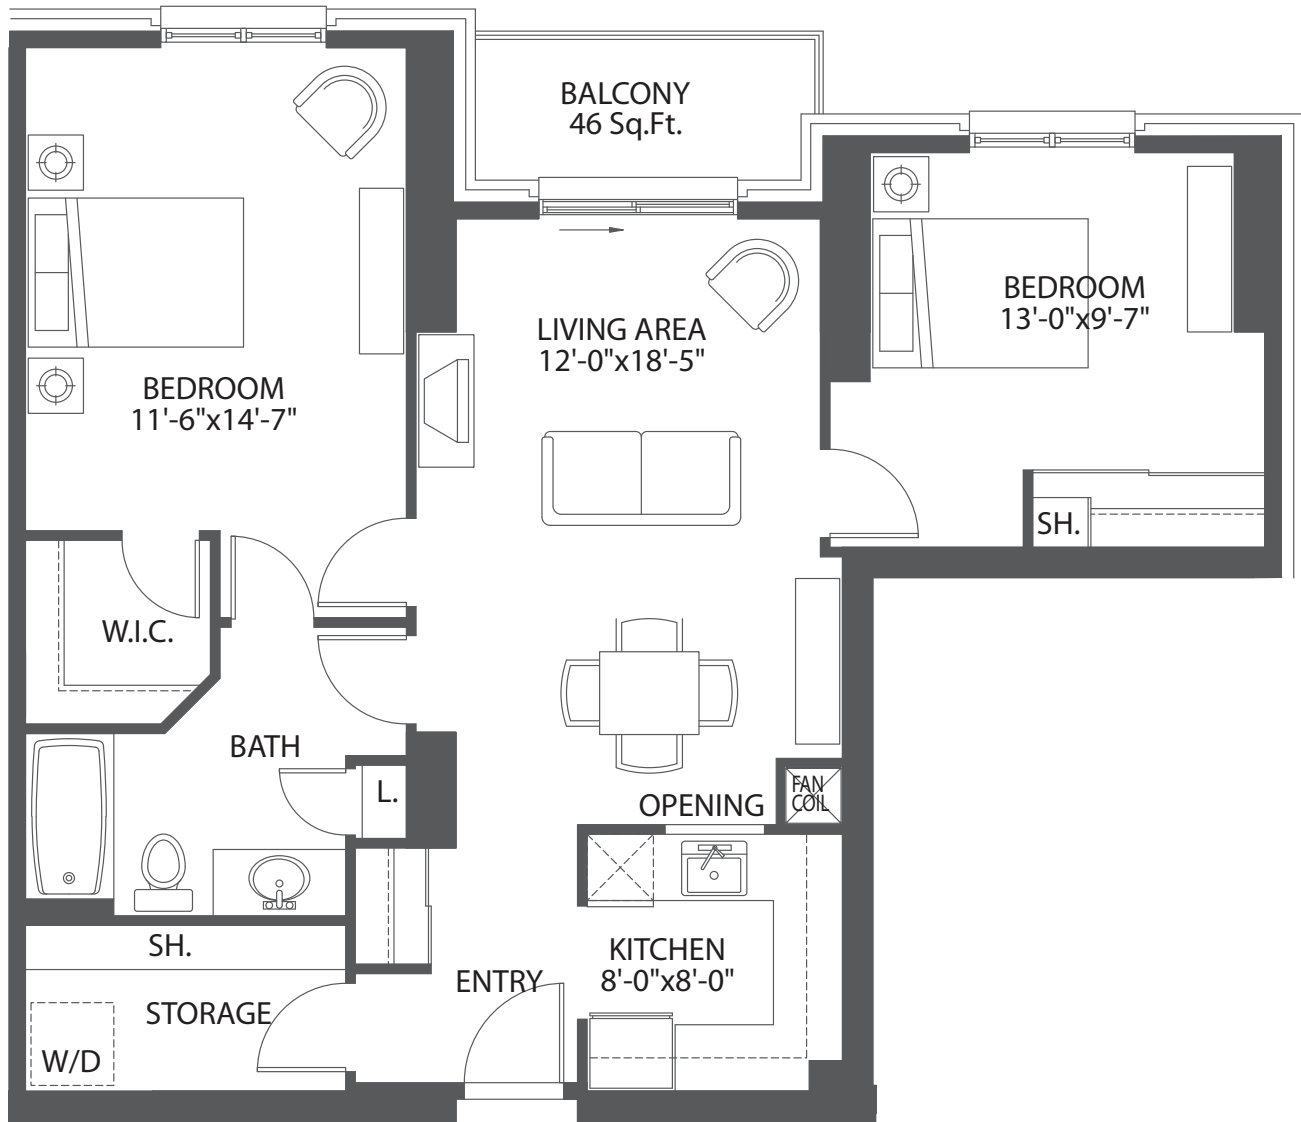

Unit 2A

2 Bedrooms | 962 sq.ft.

SIXTH FLOOR

E. & O.E. Plans and specifications are approximate and are subject to change without notice.