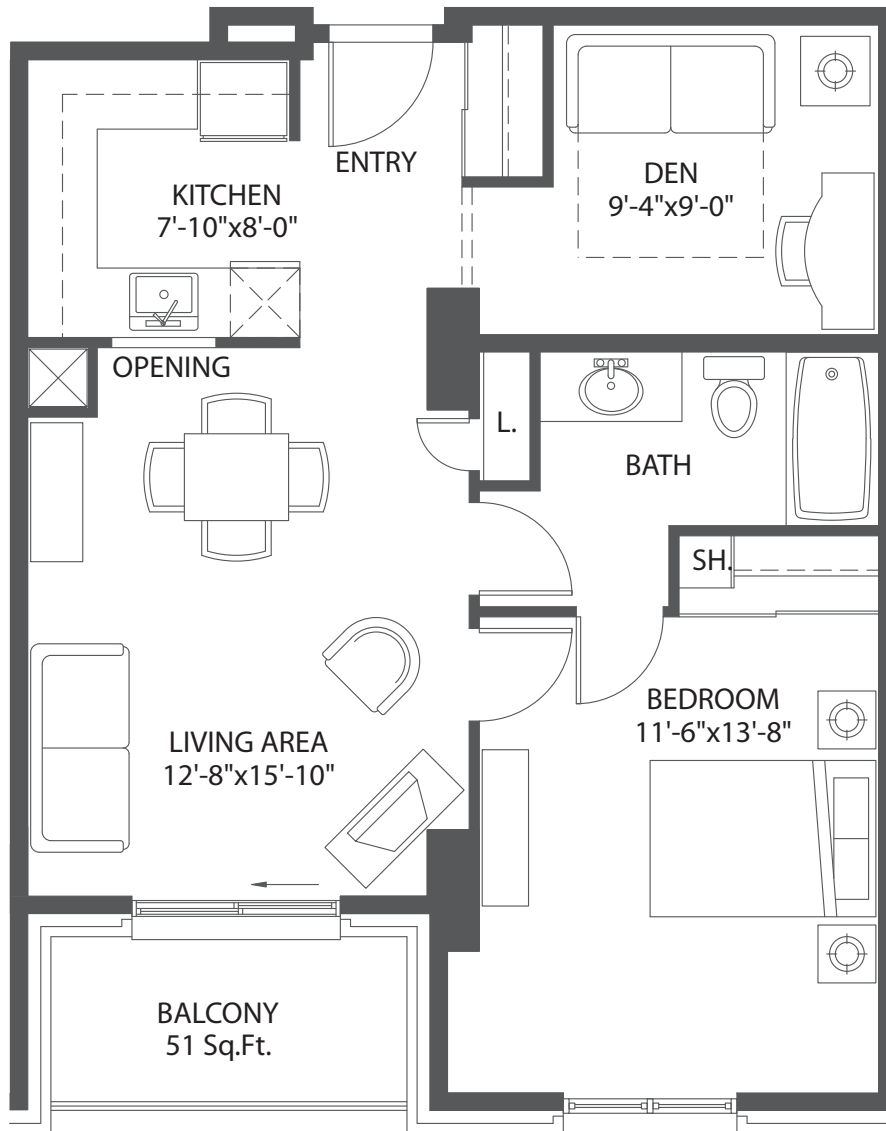

## Unit 1K

1 Bedroom | 737 sq.ft.

E. & O.E. Plans and specifications are approximate and are subject to change without notice.