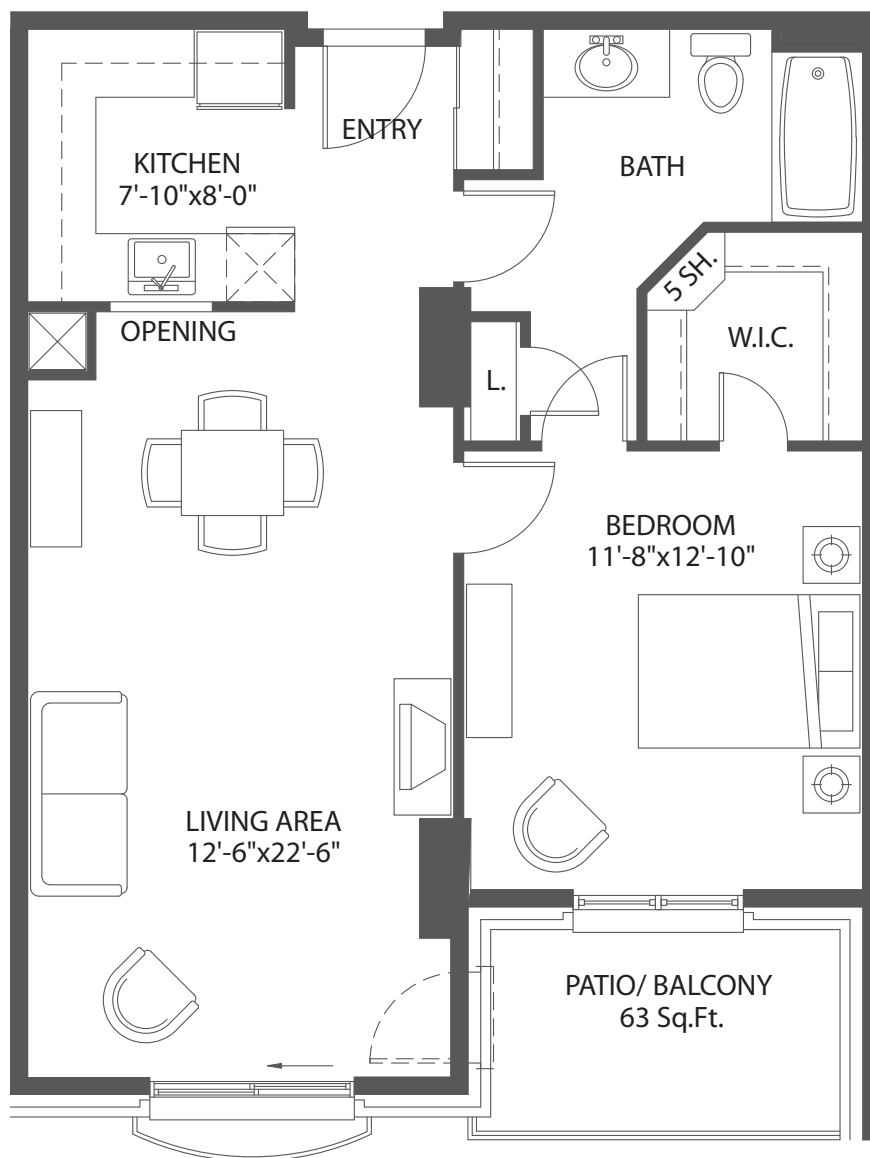

Unit 1H

1 Bedroom | 747 sq.ft.

E. & O.E. Plans and specifications are approximate and are subject to change without notice.