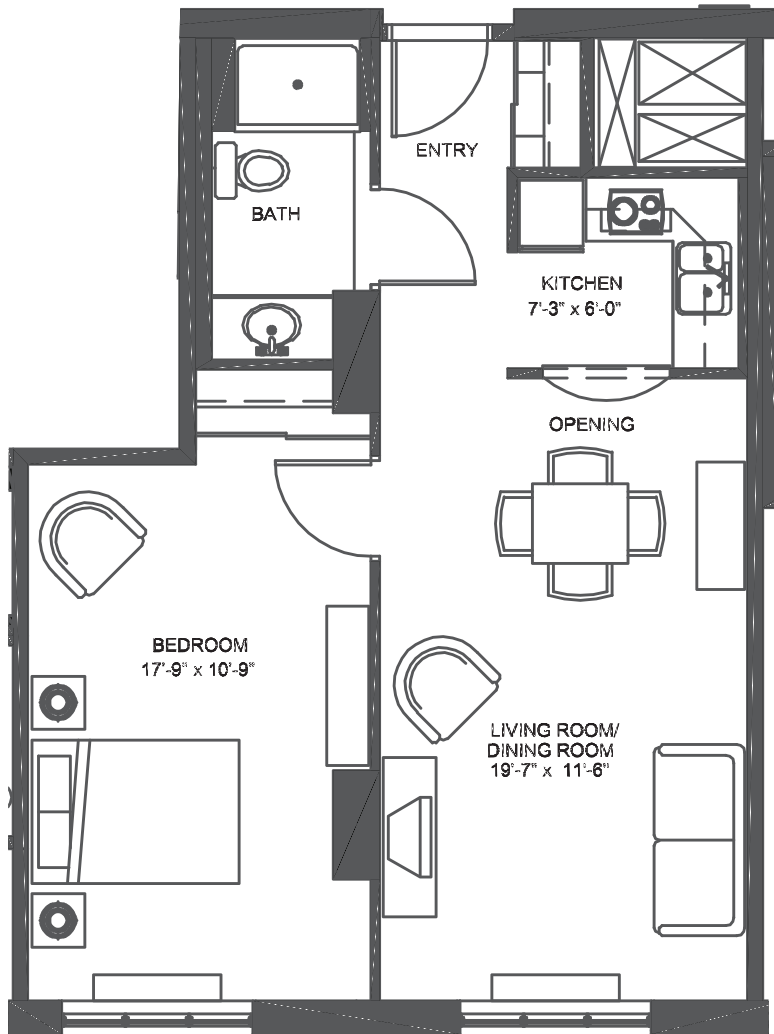

Unit 1F

1 Bedroom | 665 sq.ft. | Units 118, 226, 326

2ND-3RD FLOOR

GROUND FLOOR

E. & O.E. Plans and specifications are approximate and are subject to change without notice.