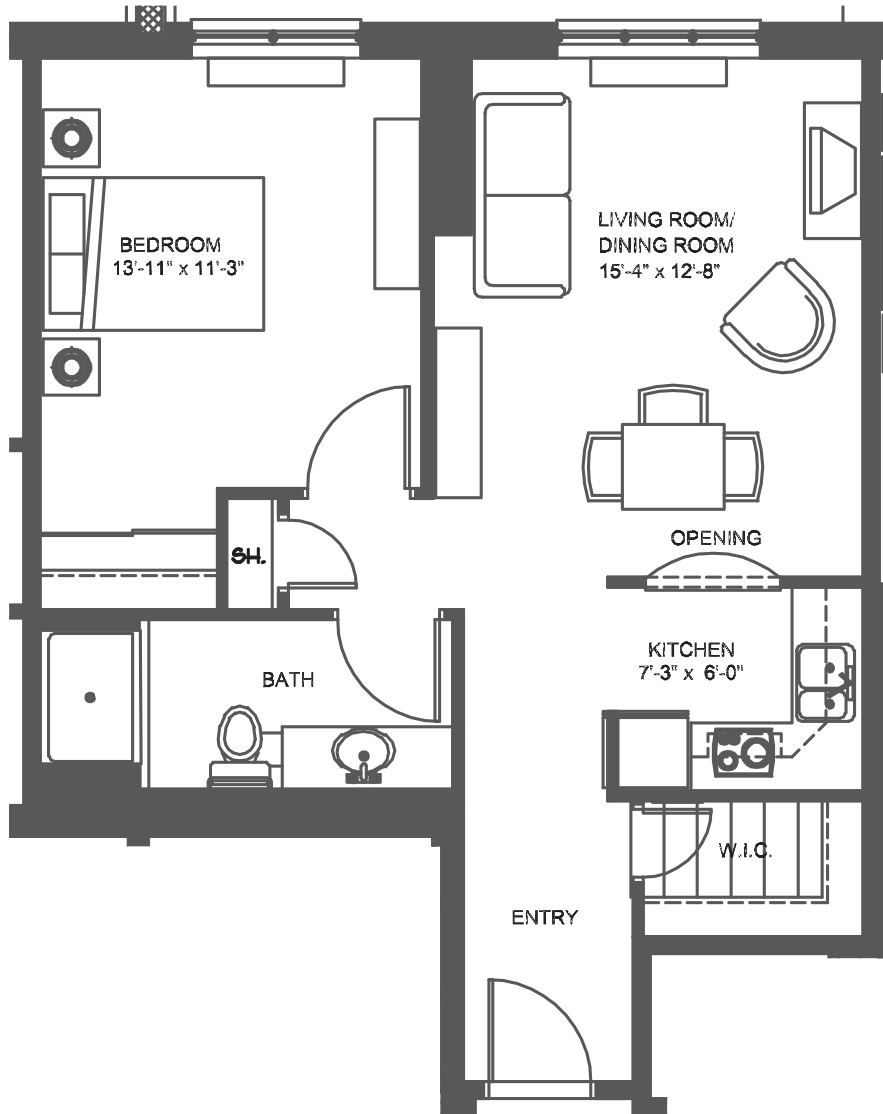

## Unit 1E

1 Bedroom | 650 sq.ft. | Units 219, 319

E. & O.E. Plans and specifications are approximate and are subject to change without notice.