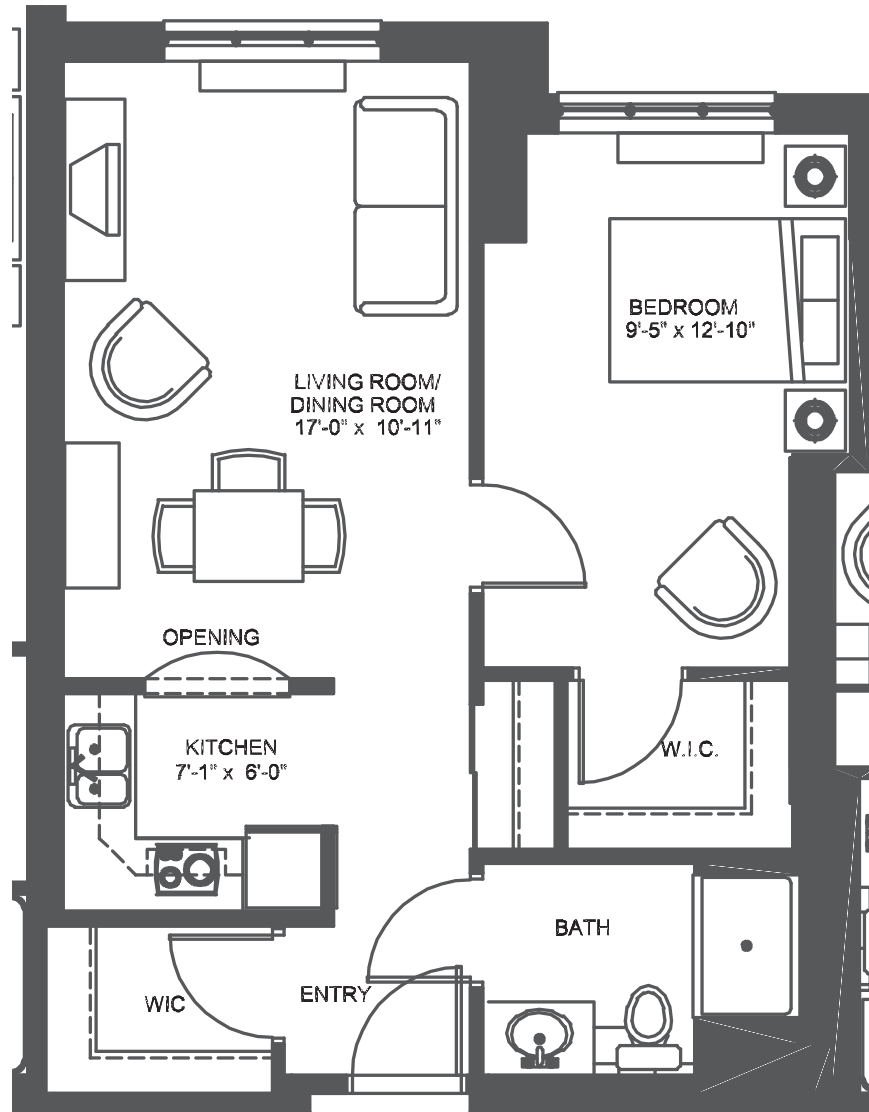

Unit 1D

1 Bedroom | 630 sq.ft. | Unit 101

E. & O.E. Plans and specifications are approximate and are subject to change without notice.