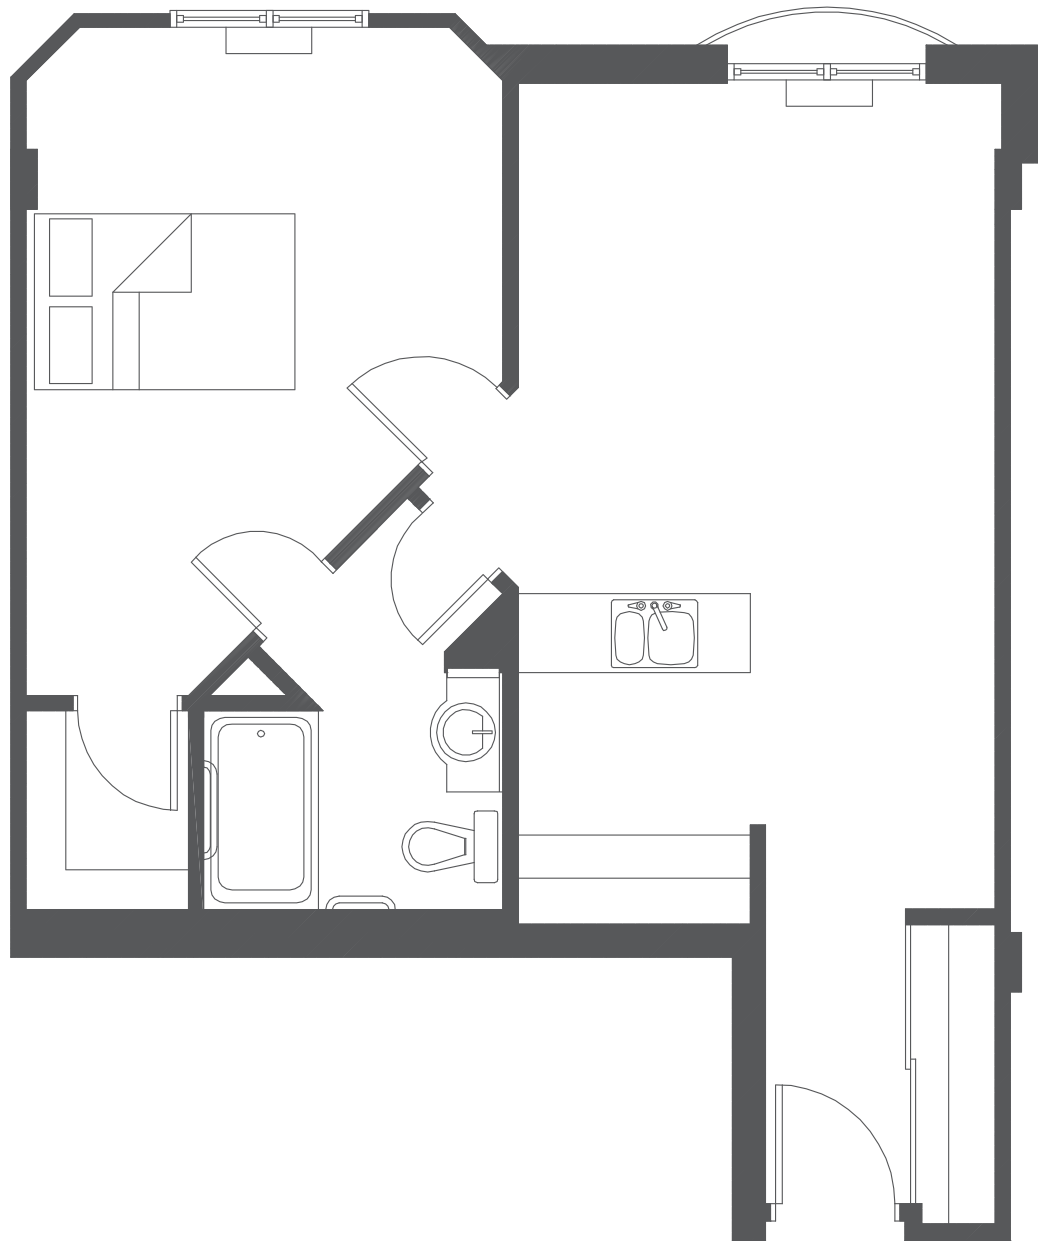

Cambridge

1 Bedroom | 604 sq.ft. | Suite M

E. & O.E. Plans and specifications are approximate and are subject to change without notice.