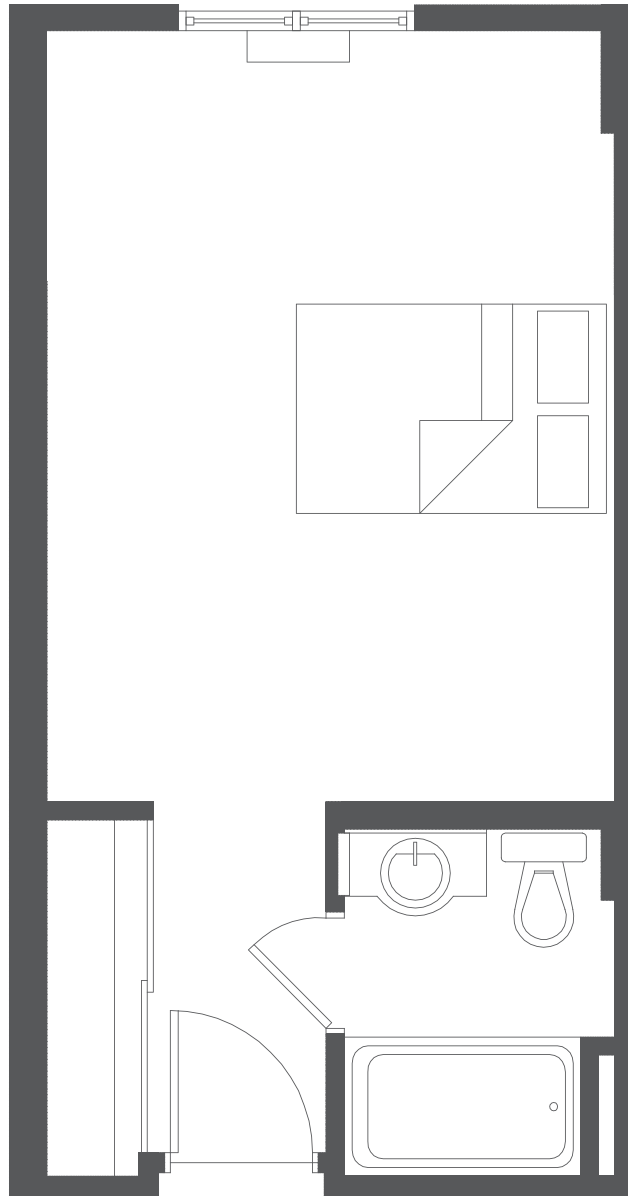

# *Adirondak*

Studio | 322 sq.ft. | Suite A

E. & O.E. Plans and specifications are approximate and are subject to change without notice.