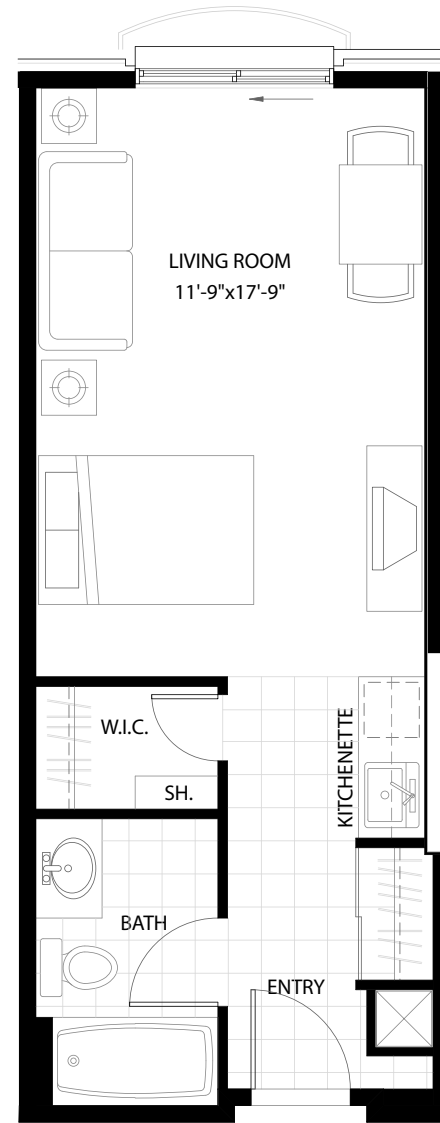

PARK PLACE

SENIORS' SUITES

Unit Type S-A

378 Sq.Ft.

TYPICAL FLOOR

Unit Type S-B

409 Sq.Ft.

TYPICAL FLOOR