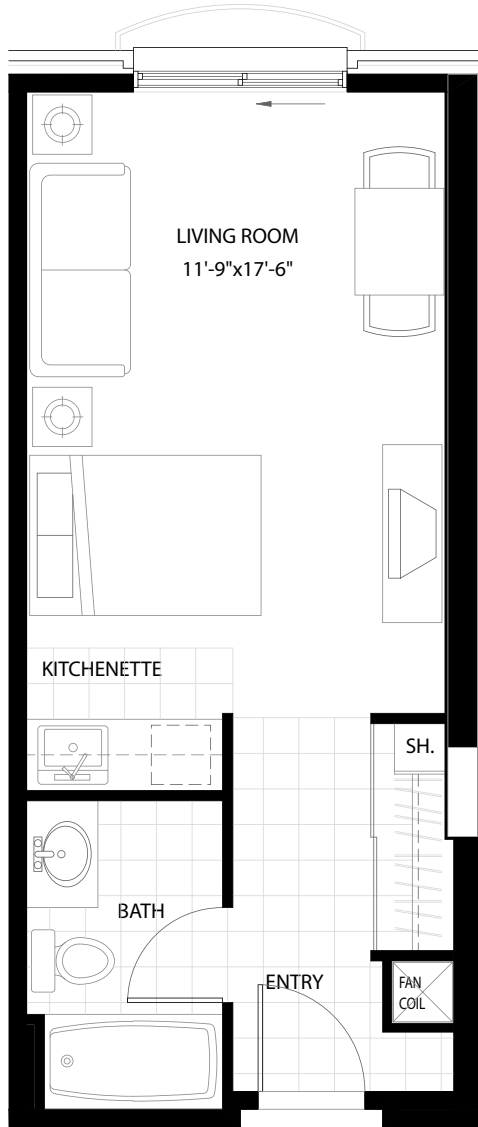

PARK PLACE

SENIORS' SUITES

Unit Type S-A

378 Sq.Ft.

TYPICAL FLOOR

Unit Type S-B

409 Sq.Ft.

TYPICAL FLOOR