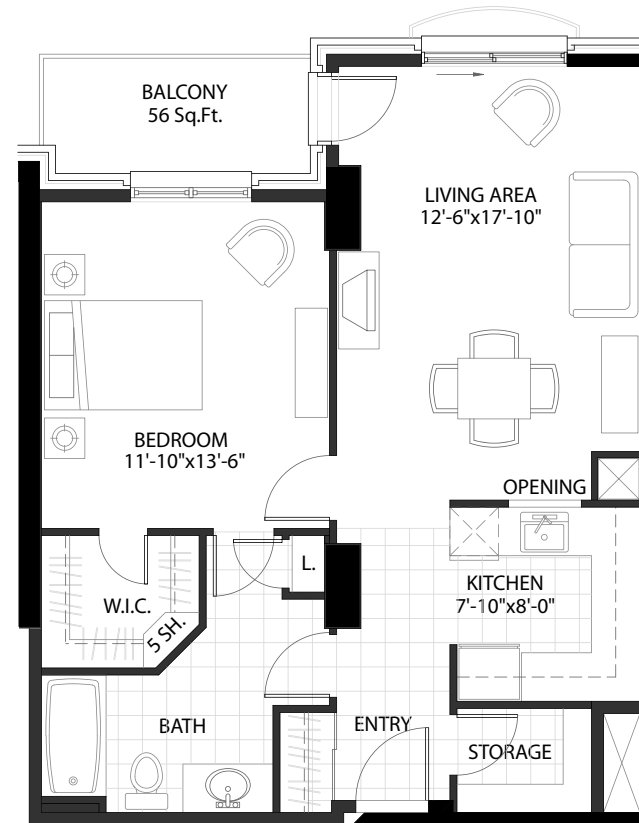

PARK PLACE

SENIORS' SUITES

Unit Type 1-E

670 Sq.Ft.

TYPICAL FLOOR

Unit Type 1-F

742 Sq.Ft.

TYPICAL FLOOR