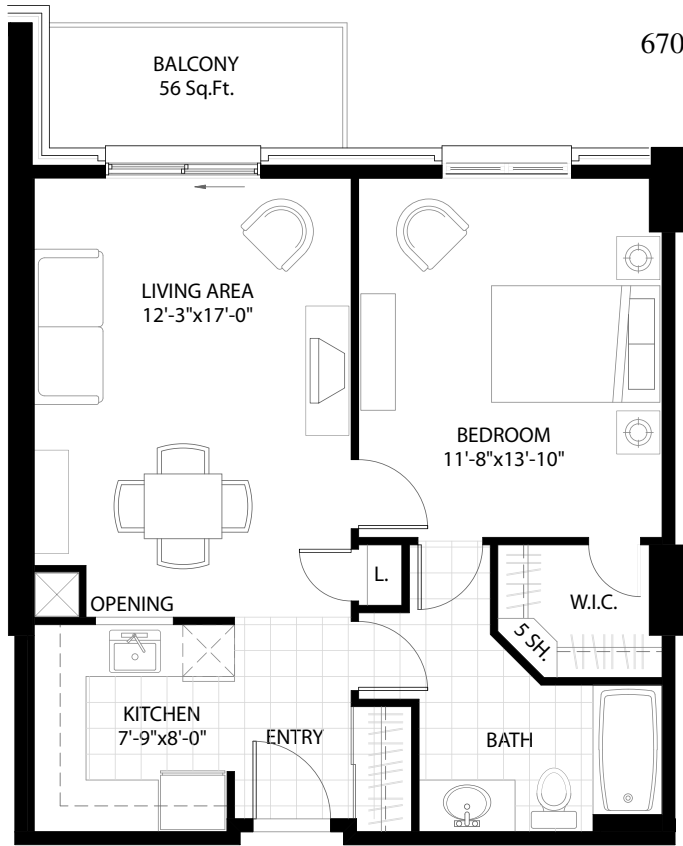

PARK PLACE

SENIORS' SUITES

Unit Type 1-E

670 Sq.Ft.

TYPICAL FLOOR

Unit Type 1-F

742 Sq.Ft.

TYPICAL FLOOR