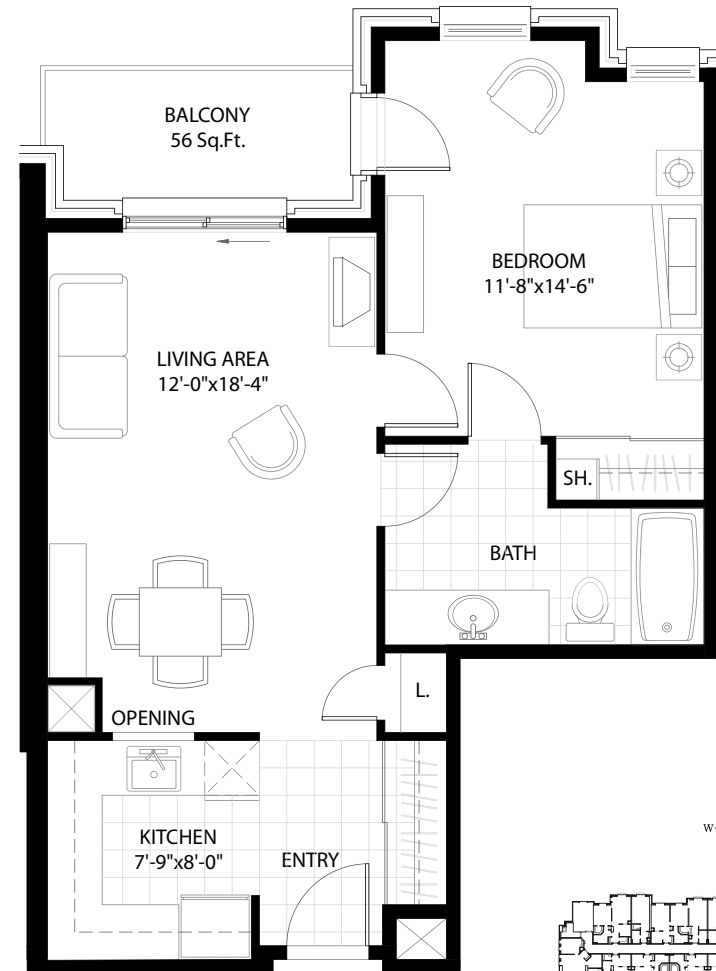

PARK PLACE

SENIORS' SUITES

Unit Type 1-C

675 Sq.Ft.

TYPICAL FLOOR

Unit Type 1-D

675 Sq.Ft.

TYPICAL FLOOR