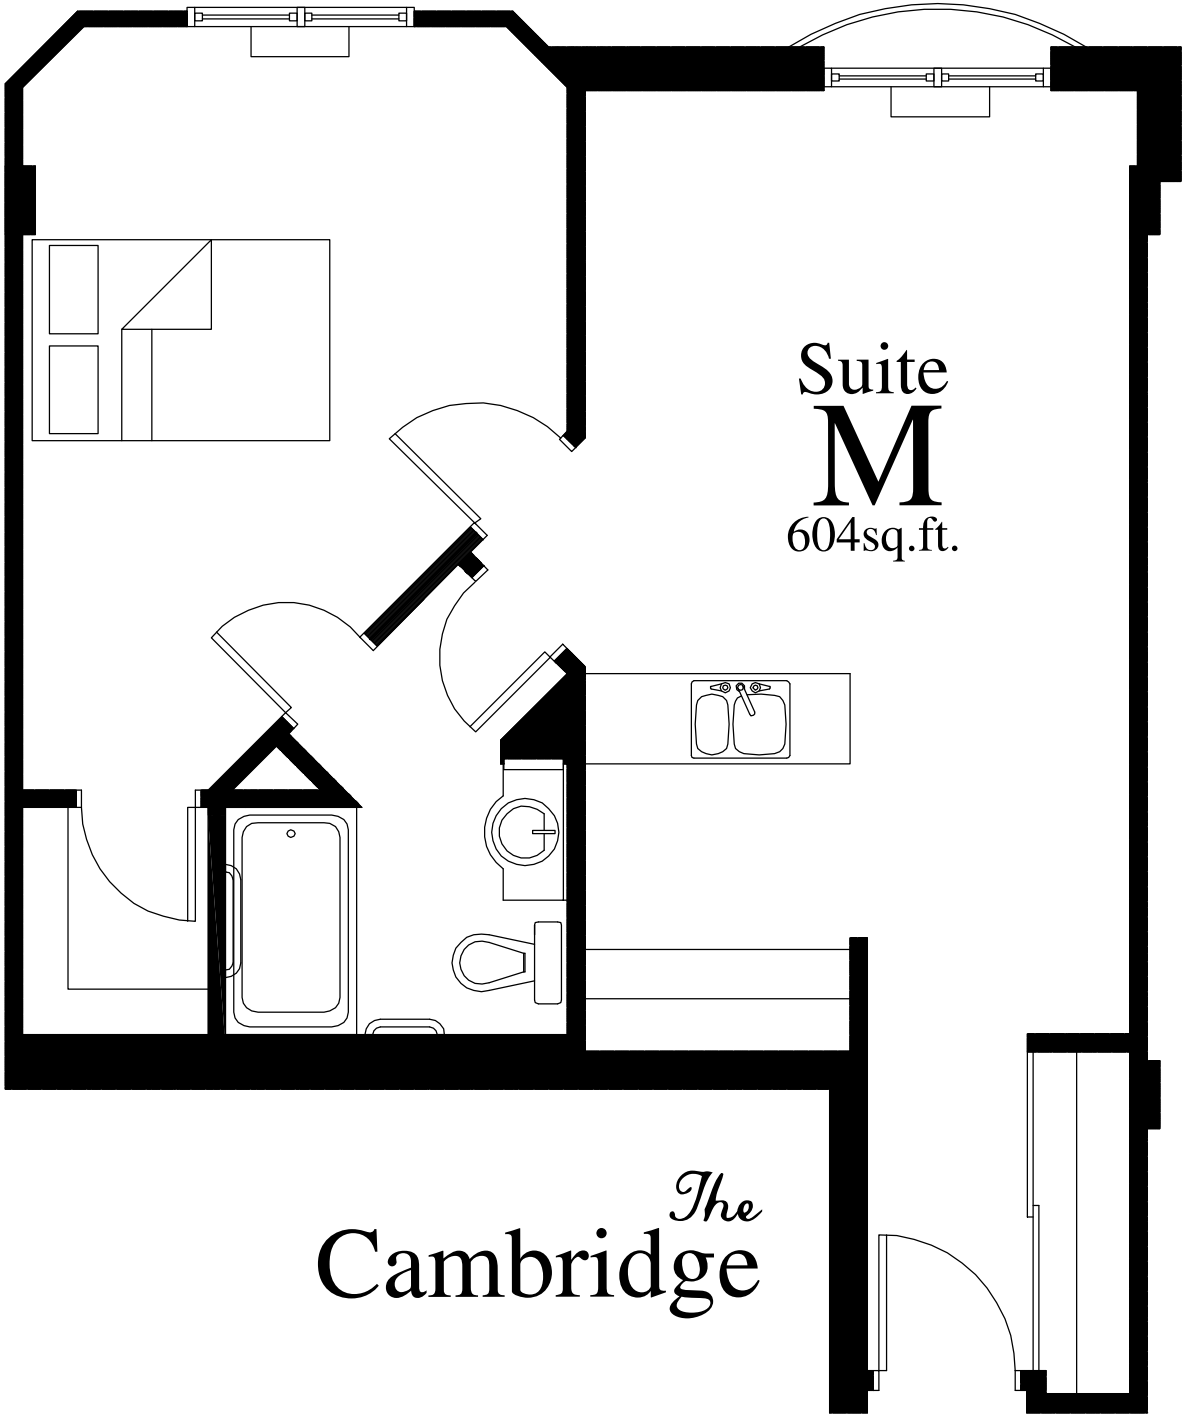

PARK PLACE

RETIREMENT RESIDENCE

Suite
M
604sq.ft.

The
Cambridge