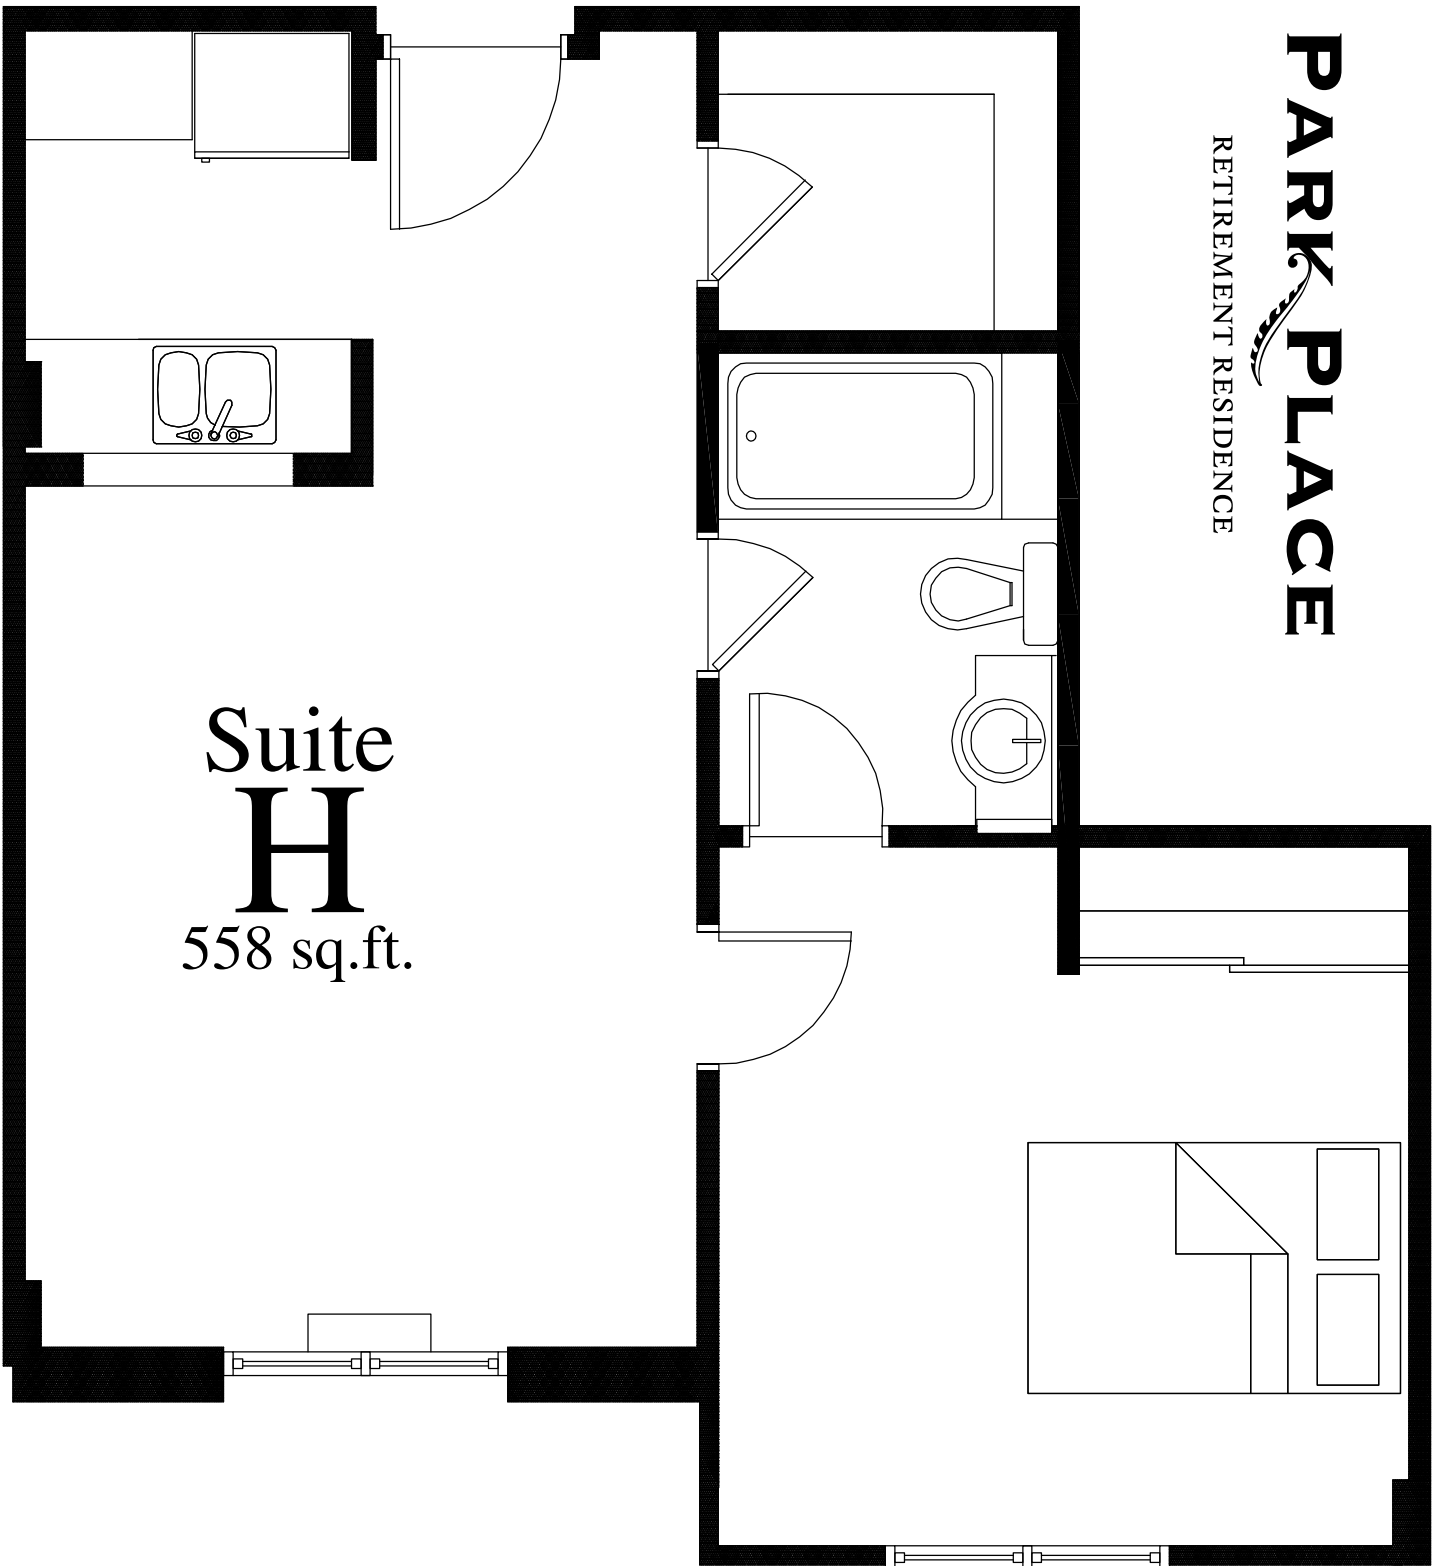

PARK PLACE
RETIREMENT RESIDENCE

Suite
H
558 sq.ft.

The
Hartford