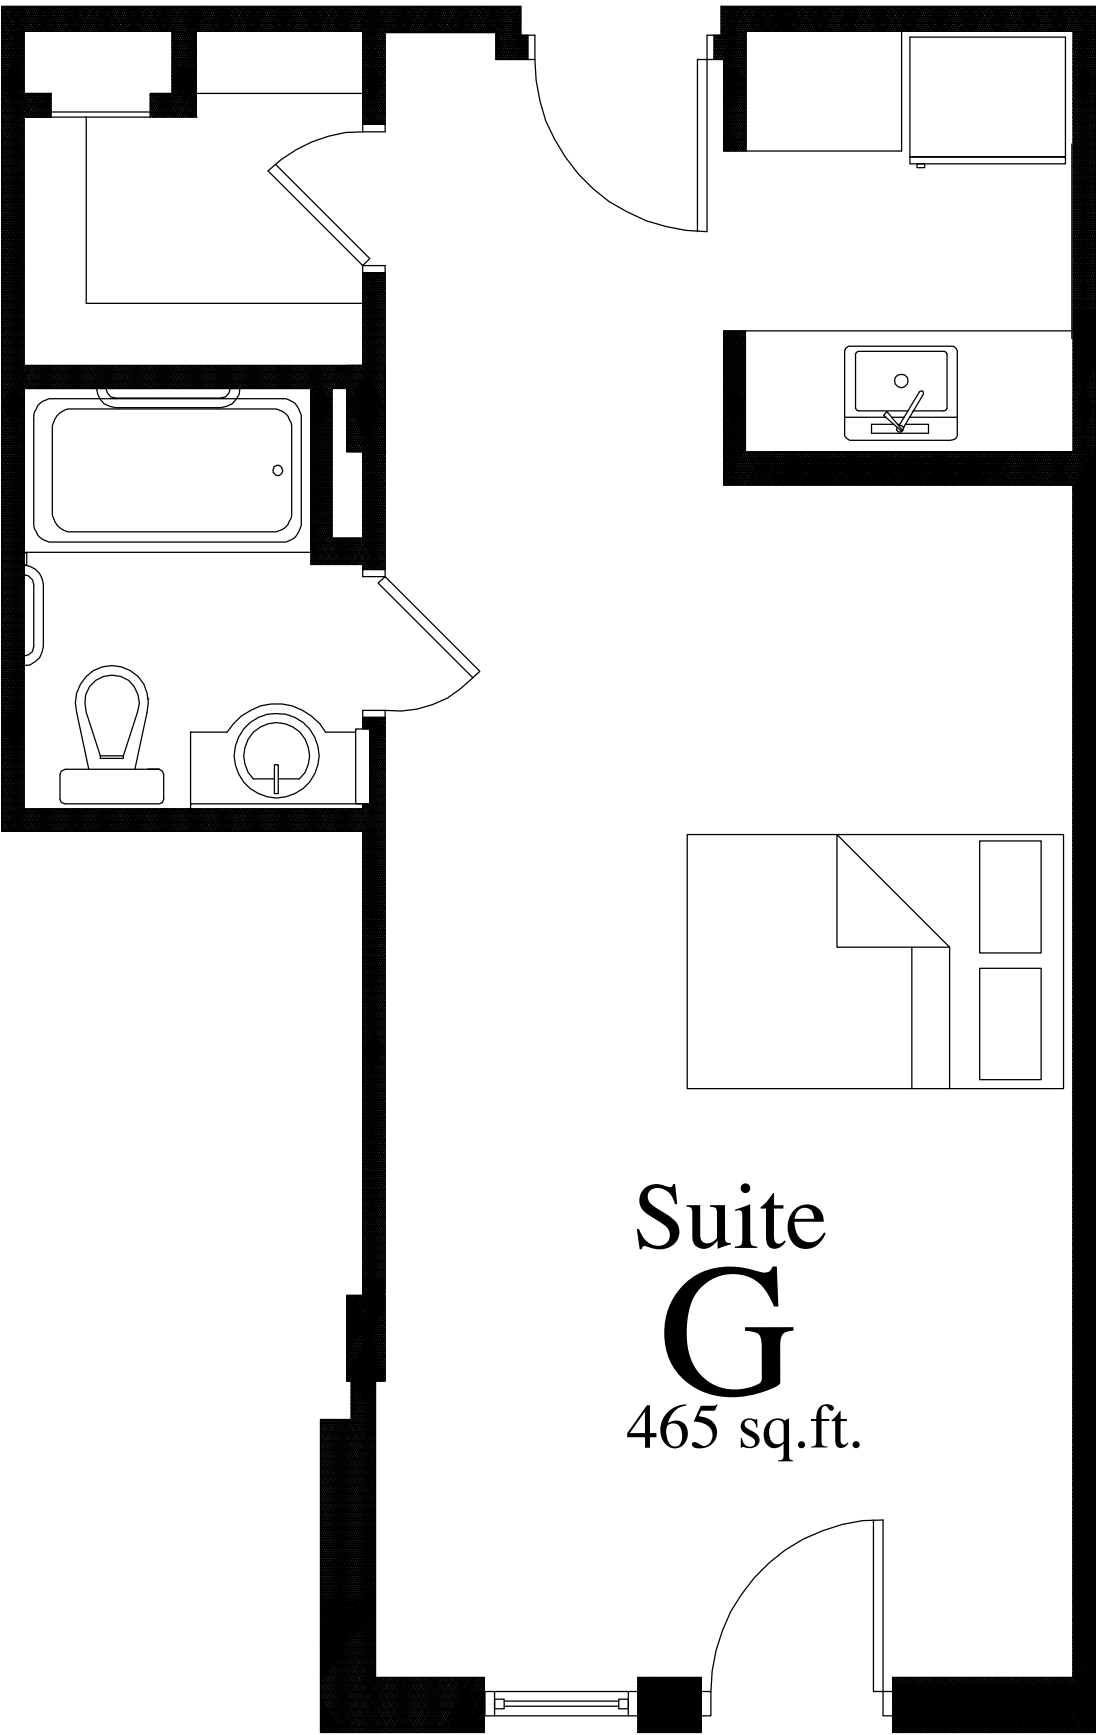

PARK PLACE

RETIREMENT RESIDENCE

Suite
G
465 sq.ft.

The
Massena