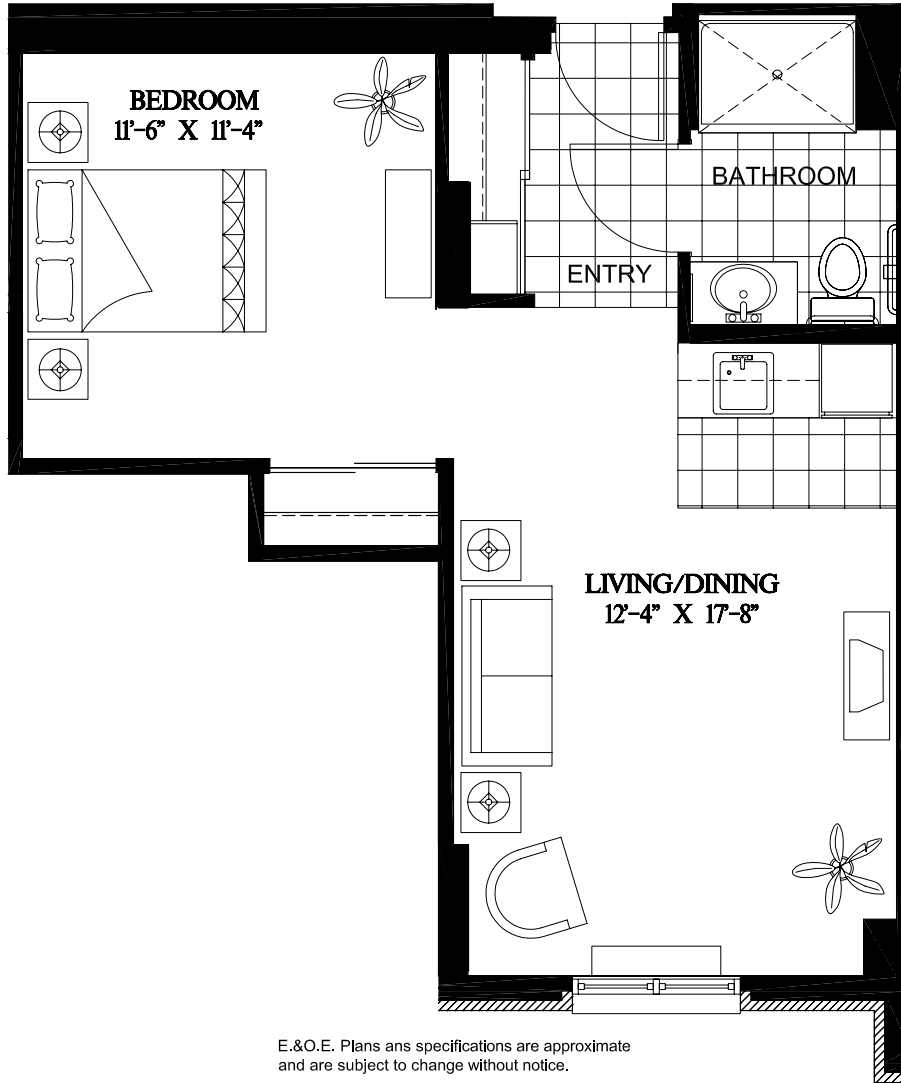

Wren

ALCOVE
510 square feet

UNIT 316, 416, 516, 616

E.&O.E. Plans and specifications are approximate and are subject to change without notice.

3RD, 4TH, 5TH & 6TH FLOOR