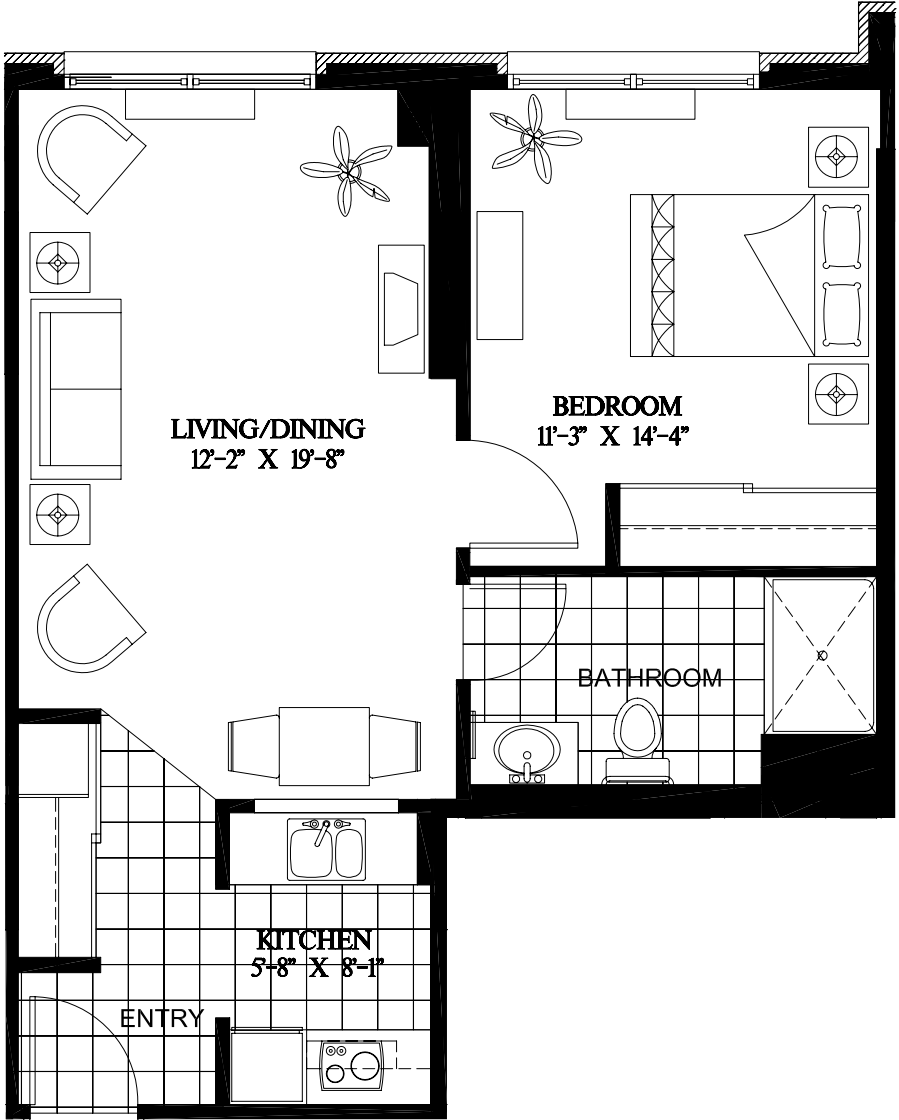

Woodpecker

1 BEDROOM
610 square feet

UNIT 311, 411, 511

* cooktop on 5th floor only*

E.&O.E. Plans and specifications are approximate and are subject to change without notice.

3RD, 4TH & 5TH FLOOR