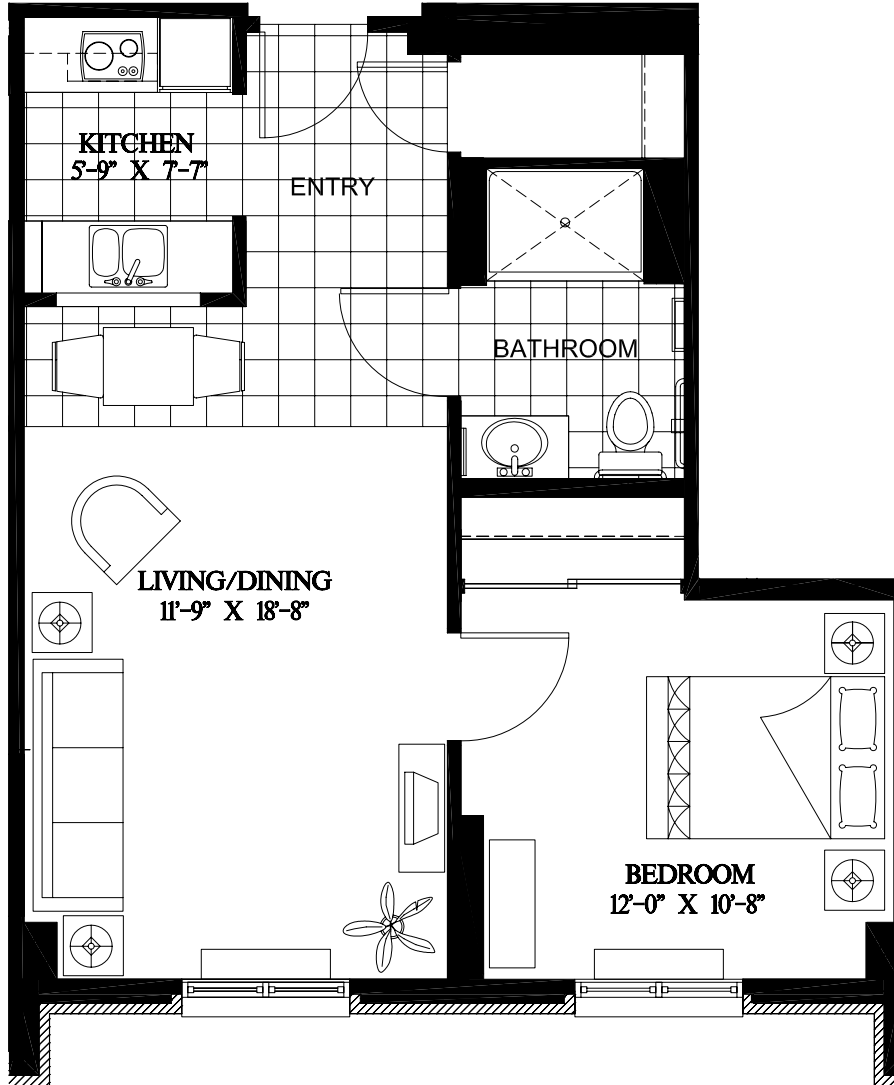

# Waxwing

1 BEDROOM  
590 square feet

UNIT 308,408,508  
\* cooktop on 5th floor only\*

E.&O.E. Plans and specifications are approximate and are subject to change without notice.

3RD, 4TH & 5TH FLOOR