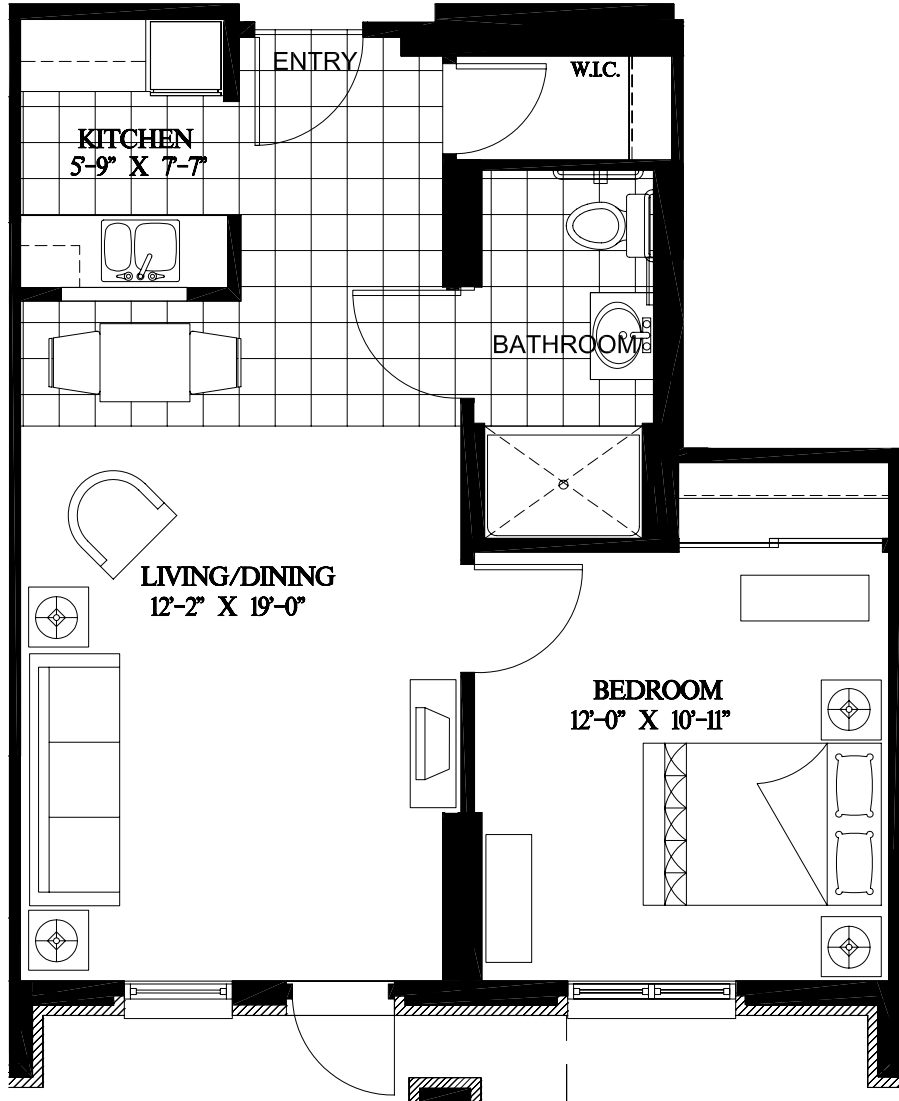

# Waxwing

1 BEDROOM  
590 square feet

UNIT 108

E.&O.E. Plans and specifications are approximate and are subject to change without notice.

GROUND FLOOR