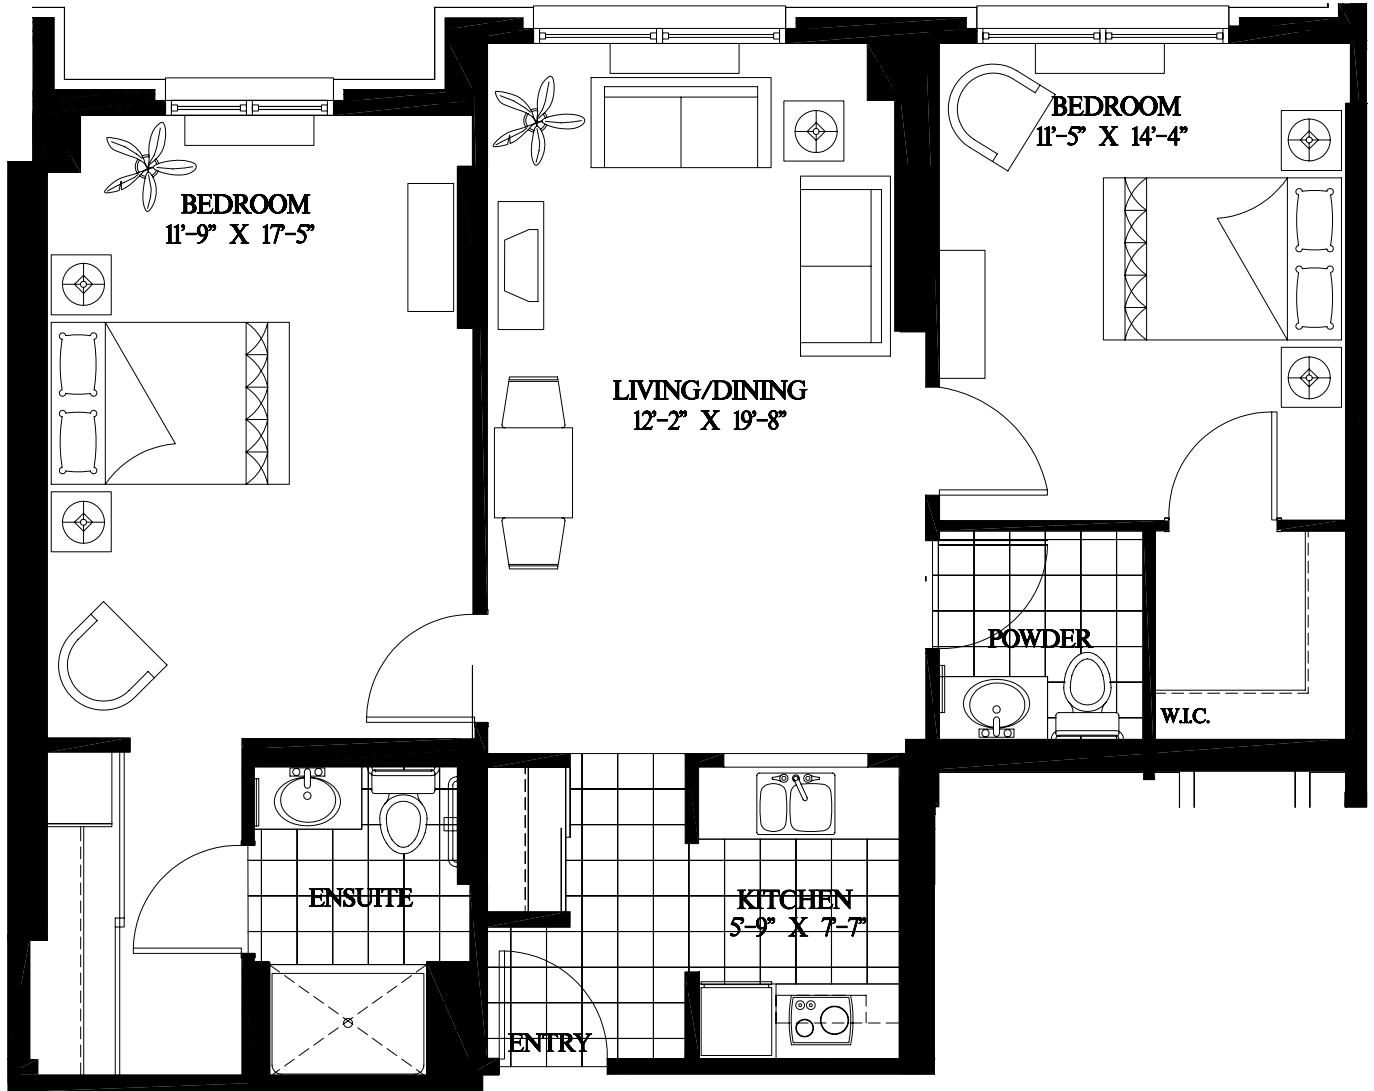

Swan

2 BEDROOMS
985 square feet

UNIT 611

E.&O.E. Plans and specifications are approximate and are subject to change without notice.

6TH FLOOR