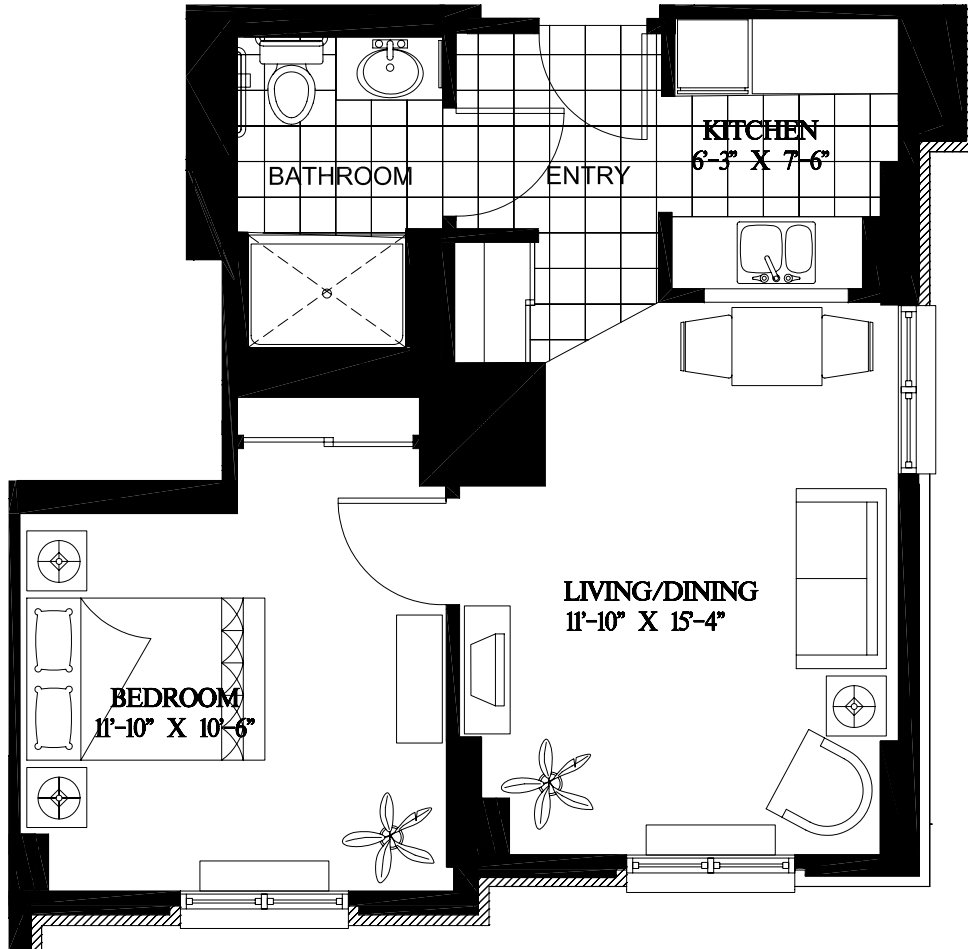

Sandpiper

1 BEDROOM
555 square feet

UNIT 226, 322, 422, 522, 622

E.&O.E. Plans and specifications are approximate and are subject to change without notice.

2ND, 3RD, 4TH, 5TH & 6TH FLOOR